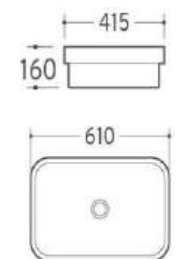

QUEBEC

Size: 610*415*160 MM
In Counter Basin