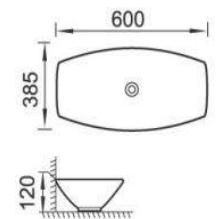

NOVA

Size: 590*365*100 MM
Above Counter Basin

LIBRA

Size 1: 410*410*150 MM
Size 2: 465*465*160 MM
Above Counter Basin

LEO

Size: 510*360*130 MM
Above Counter Basin

MONACO

Size 1: 480*345*140 MM
Size 2: 600*410*150 MM
Above Counter Basin

APIS

Size: 380*380*130 MM
Above Counter Basin

BOL with overflow

Size: 400*400*175 MM
Above Counter Basin

EUROPA

Size: 560*400*110 MM
Above Counter Basin

AJAX

Size: 415*415*125 MM
Above Counter Basin

AURE

Size: 300*300*115 MM
Above Counter Basin

IRIS

Size: 500*390*135 MM
Above Counter Basin

RODAS

Size: 420*420*120 MM
Above Counter Basin

ROUND

Size: 460*460*155 MM
Above Counter Basin

TEBAS

Size: 400*400*155 MM
Above Counter Basin

KEOPS

Size: 580*370*130 MM
Above Counter Basin

ARCAM

Size: 600*385*120 MM
Above Counter Basin

OVAL

Size: 410*330*145 MM
Above Counter Basin