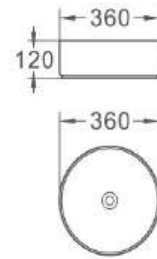

OSIRIS-Matte Black
Size: 360*360*120 MM
Above Counter Basin