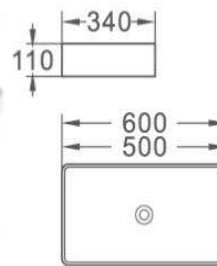

APIS

Size: 380*380*130 MM
Above Counter Basin

BOL with overflow

Size: 400*400*175 MM
Above Counter Basin

EUROPA

Size: 560*400*110 MM
Above Counter Basin

AJAX

Size: 415*415*125 MM
Above Counter Basin

ANUBIS

Size: 370*370*130 MM
Above Counter Basin

SIL

Size: 500*420*130 MM
Above Counter Basin

ESCA

Size: 560*420*145 MM
Above Counter Basin

EUME

Size: 420*420*130 MM
Above Counter Basin

VITO

Size: 405*405*285 MM
Above Counter Basin

FOGO/DALLAS

FOGO Size: 600*340*110 MM
DALLAS Size: 500*340*110 MM
Above Counter Basin

LENA

Size: 450*400*145 MM
Above Counter Basin

OBI

Size: 425*425*140 MM
Above Counter Basin

AMUR

Size: 500*395*145 MM
Above Counter Basin

BEIRA

Size: 505*400*145 MM
Above Counter Basin

276

Size: 720*330*130 MM
Above Counter Basin

275

Size 1: 505*360*150 MM
Size 2: 605*360*150 MM
Above Counter Basin