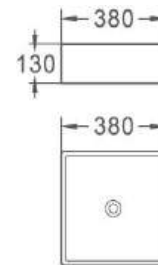

NOVA

Size: 590*365*100 MM
Above Counter Basin

LIBRA

Size 1: 410*410*150 MM
Size 2: 465*465*160 MM
Above Counter Basin

LEO

Size: 510*360*130 MM
Above Counter Basin

MONACO

Size 1: 480*345*140 MM
Size 2: 600*410*150 MM
Above Counter Basin

APIS

Size: 380*380*130 MM
Above Counter Basin

BOL with overflow

Size: 400*400*175 MM
Above Counter Basin

EUROPA

Size: 560*400*110 MM
Above Counter Basin

AJAX

Size: 415*415*125 MM
Above Counter Basin

AURE

Size: 300*300*115 MM
Above Counter Basin

IRIS

Size: 500*390*135 MM
Above Counter Basin

RODAS

Size: 420*420*120 MM
Above Counter Basin

ROUND

Size: 460*460*155 MM
Above Counter Basin

SALOR

Size: 425*425*140 MM
Above Counter Basin

NALON NEGRO COBRE

Size: 460*320*140 MM

Above Counter

NALON NEGRO PLATA

Size: 460*320*140 MM

Above Counter