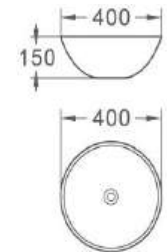

AMUR

Size: 500*395*145 MM
Above Counter Basin

BEIRA

Size: 505*400*145 MM
Above Counter Basin

276

Size: 720*330*130 MM
Above Counter Basin

275

Size 1: 505*360*150 MM
Size 2: 605*360*150 MM
Above Counter Basin

1039

Size: 360*360*120 MM
Above Counter Basin

381

Size: 390*390*150 MM
Above Counter Basin

657

Size: 590*400*220 MM
Above Counter Basin

HORUS

Size: 460*320*140 MM
Above Counter Basin

OSIRIS

Size: 360*360*120 MM
Above Counter Basin

BOL W/O overflow

Size: 400*400*150 MM
Above Counter Basin

STATE

Size: 360*360*120 MM
Above Counter Basin

FURNAS

Size: 500*380*135 MM
Above Counter Basin

SALOR

Size: 425*425*140 MM
Above Counter Basin

NALON NEGRO COBRE

Size: 460*320*140 MM

Above Counter

NALON NEGRO PLATA

Size: 460*320*140 MM

Above Counter