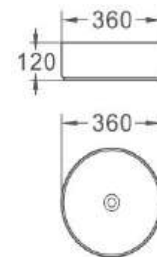

GENOVA

Size: 400*400*150 MM
Above Counter Basin

BOL W/O overflow-M3

Size: 400*400*150 MM
Above Counter Basin

BOL W/O overflow-M4

Size: 400*400*150 MM
Above Counter Basin

DIPINTO

Size: 400*400*150 MM
Above Counter Basin

OSIRIS-Cyan Green
Size: 360*360*120 MM
Above Counter Basin

OSIRIS-Matte Black
Size: 360*360*120 MM
Above Counter Basin

OSIRIS-Matte Blue
Size: 360*360*120 MM
Above Counter Basin

COMO
Size: 360*360*120 MM
Above Counter Basin

COPER
Size: 360*360*120 MM
Above Counter Basin

GARDA
Size: 360*360*120 MM
Above Counter Basin

CATAY
Size: 500*350*120 MM
Above Counter Basin

487

Size: 400*400*100 MM
Above Counter Basin

488

Size: 505*400*100 MM
Above Counter Basin

489

Size: 655*400*100 MM
Above Counter Basin

BEMUS

Size: 700*430*115 MM
Wall hung basin

PICOLO LEFT/RIGHT

Size: 455*255*120 MM
Wall hung basin

NUMER

Size: 410*225*95 MM
Wall hung basin