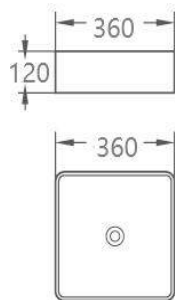

AMUR

Size: 500*395*145 MM
Above Counter Basin

BEIRA

Size: 505*400*145 MM
Above Counter Basin

276

Size: 720*330*130 MM
Above Counter Basin

275

Size 1: 505*360*150 MM
Size 2: 605*360*150 MM
Above Counter Basin

269

Size: 550*380*150 MM
Above Counter Basin

4632

Size: 460*320*170 MM
Above Counter Basin

6035

Size: 600*350*140 MM
Above Counter Basin

AGNES

Size: 360*360*120 MM
Above Counter Basin

1039

Size: 360*360*120 MM
Above Counter Basin

381

Size: 390*390*150 MM
Above Counter Basin

657

Size: 590*400*220 MM
Above Counter Basin

HORUS

Size: 460*320*140 MM
Above Counter Basin

OSIRIS

Size: 360*360*120 MM
Above Counter Basin

BOL W/O overflow

Size: 400*400*150 MM
Above Counter Basin

STATE

Size: 360*360*120 MM
Above Counter Basin

FURNAS

Size: 500*380*135 MM
Above Counter Basin