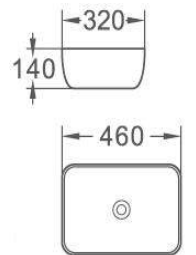

SALOR

Size: 425*425*140 MM
Above Counter Basin

NALON NEGRO COBRE

Size: 460*320*140 MM

Above Counter

NALON NEGRO PLATA

Size: 460*320*140 MM

Above Counter

NALON

Size: 460*320*140 MM

Above Counter Basin

ORTA

Size: 460*320*140 MM

Above Counter Basin

ISEO

Size: 460*320*140 MM

Above Counter Basin

PRAGA

Size: 460*320*140 MM

Above Counter Basin

GIZA

Size: 460*320*140 MM

Above Counter Basin

BELICE

Size: 460*320*140 MM

Above Counter Basin

HOURS-M4

Size: 460*320*140 MM

Above Counter Basin

HOURS-M1

Size: 460*320*140 MM
Above Counter Basin

HOURS-M2