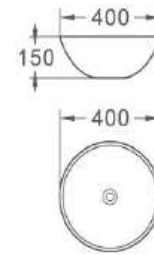

Above Counter Basin

PRAGA

Size: 460*320*140 MM

Above Counter Basin

GIZA

Size: 460*320*140 MM

Above Counter Basin

BELICE

Size: 460*320*140 MM

Above Counter Basin

HOURS-M4

Size: 460*320*140 MM

Above Counter Basin

HOURS-M1

Size: 460*320*140 MM
Above Counter Basin

HOURS-M2

Size: 460*320*140 MM
Above Counter Basin

HOURS-M3

Size: 460*320*140 MM
Above Counter Basin

HOURS-M5

Size: 460*320*140 MM
Above Counter Basin

HOURS-M6

Size: 460*320*140 MM
Above Counter Basin

HOURS-M7

Size: 460*320*140 MM
Above Counter Basin

**BOL W/O overflow-
Light Grey**

Size: 400*400*150 MM
Above Counter Basin

**BOL W/O overflow-
Matte Green**

Size: 400*400*150 MM
Above Counter Basin

**BOL W/O overflow-
Matte Pink**