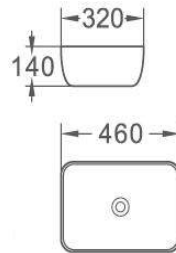

1039

Size: 360*360*120 MM
Above Counter Basin

381

Size: 390*390*150 MM
Above Counter Basin

657

Size: 590*400*220 MM
Above Counter Basin

HORUS

Size: 460*320*140 MM
Above Counter Basin

OSIRIS

Size: 360*360*120 MM
Above Counter Basin

BOL W/O overflow

Size: 400*400*150 MM
Above Counter Basin

STATE

Size: 360*360*120 MM
Above Counter Basin

FURNAS

Size: 500*380*135 MM
Above Counter Basin

SALOR

Size: 425*425*140 MM
Above Counter Basin

NALON NEGRO COBRE

Size: 460*320*140 MM

Above Counter

NALON NEGRO PLATA

Size: 460*320*140 MM

Above Counter

NALON

Size: 460*320*140 MM

Above Counter Basin

ORTA

Size: 460*320*140 MM

Above Counter Basin

ISEO

Size: 460*320*140 MM