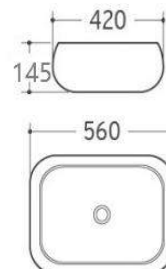

AURE

Size: 300*300*115 MM
Above Counter Basin

IRIS

Size: 500*390*135 MM
Above Counter Basin

RODAS

Size: 420*420*120 MM
Above Counter Basin

ROUND

Size: 460*460*155 MM
Above Counter Basin

TEBAS

Size: 400*400*155 MM
Above Counter Basin

KEOPS

Size: 580*370*130 MM
Above Counter Basin

ARCAM

Size: 600*385*120 MM
Above Counter Basin

OVAL

Size: 410*330*145 MM
Above Counter Basin

ONDA

Size: 440*440*175 MM
Above Counter Basin

QUEBEC

Size: 610*415*160 MM
In Counter Basin

ONTARIO

Size: 400*400*110 MM
In Counter Basin

GEMINI

Size: 750*420*145 MM
Above Counter Basin

ANUBIS

Size: 370*370*130 MM
Above Counter Basin

SIL

Size: 500*420*130 MM
Above Counter Basin

ESCA

Size: 560*420*145 MM
Above Counter Basin

EUME

Size: 420*420*130 MM
Above Counter Basin