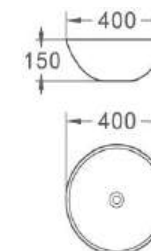

Size: 460*320*140 MM
Above Counter Basin

HOURS-M3

Size: 460*320*140 MM
Above Counter Basin

HOURS-M5

Size: 460*320*140 MM
Above Counter Basin

HOURS-M6

Size: 460*320*140 MM
Above Counter Basin

HOURS-M7

Size: 460*320*140 MM
Above Counter Basin

**BOL W/O overflow-
Light Grey**

Size: 400*400*150 MM
Above Counter Basin

**BOL W/O overflow-
Matte Green**

Size: 400*400*150 MM
Above Counter Basin

**BOL W/O overflow-
Matte Pink**

Size: 400*400*150 MM
Above Counter Basin

BOL W/O overflow-Brown

Size: 400*400*150 MM
Above Counter Basin

BOL W/O overflow-Bone

Size: 400*400*150 MM
Above Counter Basin

FIRENZE

Size: 400*400*150 MM
Above Counter Basin

GENOVA

Size: 400*400*150 MM
Above Counter Basin

BOL W/O overflow-M3

Size: 400*400*150 MM
Above Counter Basin

BOL W/O overflow-M4

Size: 400*400*150 MM
Above Counter Basin

DIPINTO

Size: 400*400*150 MM
Above Counter Basin