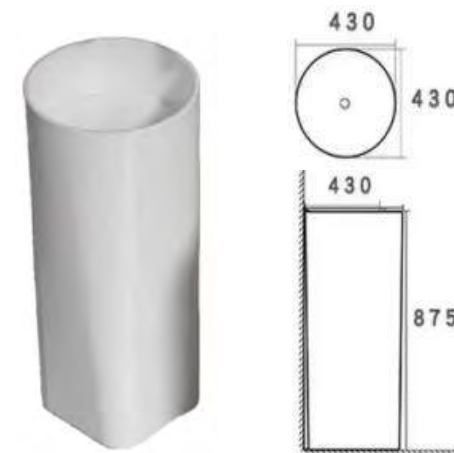

702

Size: 400*400*380 MM
Wall hung basin

703

Size: 400*400*380 MM
Wall hung basin

704

Size: 400*400*380 MM
Wall hung basin

722

Size: 400*400*380 MM
Wall hung basin

712

Size: 400*400*380 MM
Wall hung basin

714

Size: 400*400*380 MM
Wall hung basin

713

Size: 400*400*380 MM
Wall hung basin

723

Size: 400*400*380 MM
Wall hung basin

PIETRO

Size: 500*500*850 MM
Pedestal basin

NOA

Size: 400*400*835 MM
Pedestal basin

ROMA

Size: 470*470*830 MM
Pedestal basin

042A

Size: 450*450*920 MM
Pedestal basin

042B

Size: 450*450*920 MM
Pedestal basin

058A

Size: 430*430*875 MM
Pedestal basin

057A

Size: 460*460*860 MM
Pedestal basin

056B

Size: 400*400*870 MM
Pedestal basin