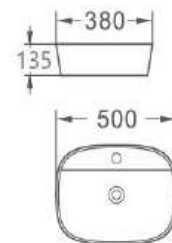

1039

Size: 360*360*120 MM
Above Counter Basin

381

Size: 390*390*150 MM
Above Counter Basin

657

Size: 590*400*220 MM
Above Counter Basin

HORUS

Size: 460*320*140 MM
Above Counter Basin

OSIRIS

Size: 360*360*120 MM
Above Counter Basin

BOL W/O overflow

Size: 400*400*150 MM
Above Counter Basin

STATE

Size: 360*360*120 MM
Above Counter Basin

FURNAS

Size: 500*380*135 MM
Above Counter Basin

SALOR

Size: 425*425*140 MM
Above Counter Basin

NALON NEGRO COBRE

Size: 460*320*140 MM

Above Counter

NALON NEGRO PLATA

Size: 460*320*140 MM

Above Counter

NALON

Size: 460*320*140 MM

Above Counter Basin

ORTA

Size: 460*320*140 MM

Above Counter Basin

ISEO

Size: 460*320*140 MM