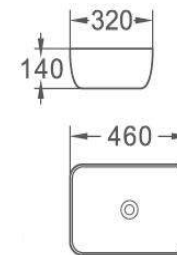

SALOR

Size: 425*425*140 MM
Above Counter Basin

NALON NEGRO COBRE

Size: 460*320*140 MM

Above Counter

NALON NEGRO PLATA

Size: 460*320*140 MM

Above Counter

NALON

Size: 460*320*140 MM

Above Counter Basin

ORTA

Size: 460*320*140 MM

Above Counter Basin

ISEO

Size: 460*320*140 MM

Above Counter Basin

PRAGA

Size: 460*320*140 MM

Above Counter Basin

GIZA

Size: 460*320*140 MM

Above Counter Basin

BELICE

Size: 460*320*140 MM

Above Counter Basin

HOURS-M4

Size: 460*320*140 MM

Above Counter Basin

HOURS-M1

Size: 460*320*140 MM
Above Counter Basin

HOURS-M2