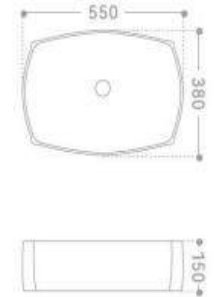

APIS

Size: 380*380*130 MM
Above Counter Basin

BOL with overflow

Size: 400*400*175 MM
Above Counter Basin

EUROPA

Size: 560*400*110 MM
Above Counter Basin

AJAX

Size: 415*415*125 MM
Above Counter Basin

VITO

Size: 405*405*285 MM
Above Counter Basin

FOGO/DALLAS

FOGO Size: 600*340*110 MM
DALLAS Size: 500*340*110 MM
Above Counter Basin

LENA

Size: 450*400*145 MM
Above Counter Basin

OBI

Size: 425*425*140 MM
Above Counter Basin

AMUR

Size: 500*395*145 MM
Above Counter Basin

BEIRA

Size: 505*400*145 MM
Above Counter Basin

276

Size: 720*330*130 MM
Above Counter Basin

275

Size 1: 505*360*150 MM
Size 2: 605*360*150 MM
Above Counter Basin

1039

Size: 360*360*120 MM
Above Counter Basin

381

Size: 390*390*150 MM
Above Counter Basin

657

Size: 590*400*220 MM
Above Counter Basin

HORUS

Size: 460*320*140 MM
Above Counter Basin