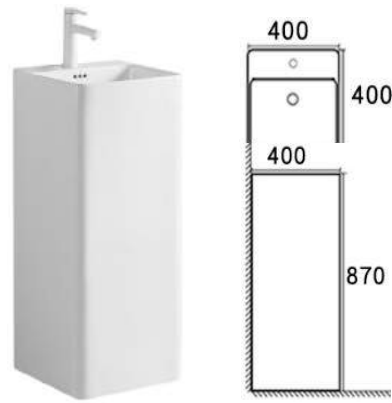

712

Size: 400*400*380 MM
Wall hung basin

714

Size: 400*400*380 MM
Wall hung basin

713

Size: 400*400*380 MM
Wall hung basin

723

Size: 400*400*380 MM
Wall hung basin

PIETRO

Size: 500*500*850 MM
Pedestal basin

NOA

Size: 400*400*835 MM
Pedestal basin

ROMA

Size: 470*470*830 MM
Pedestal basin

042A

Size: 450*450*920 MM
Pedestal basin

042B

Size: 450*450*920 MM
Pedestal basin

058A

Size: 430*430*875 MM
Pedestal basin

057A

Size: 460*460*860 MM
Pedestal basin

056B

Size: 400*400*870 MM
Pedestal basin

057B

Size: 460*460*860 MM
Pedestal basin

FOGO-M1

Size: 600*340*110 MM
Above Counter Basin

OSIRIS-M1

Size: 360*360*120 MM
Above Counter Basin

498-M1

Size: 420*420*140 MM
Above Counter Basin