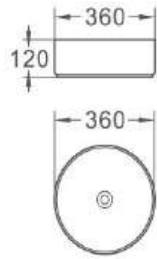

Size: 460*320*140 MM
Above Counter Basin

HOURS-M3

Size: 460*320*140 MM
Above Counter Basin

HOURS-M5

Size: 460*320*140 MM
Above Counter Basin

HOURS-M6

Size: 460*320*140 MM
Above Counter Basin

HOURS-M7

Size: 400*400*150 MM
Above Counter Basin

BOL W/O overflow-Brown

Size: 400*400*150 MM
Above Counter Basin

BOL W/O overflow-Bone

Size: 400*400*150 MM
Above Counter Basin

FIRENZE

Size: 400*400*150 MM
Above Counter Basin

GENOVA

Size: 400*400*150 MM
Above Counter Basin

BOL W/O overflow-M3

Size: 400*400*150 MM
Above Counter Basin

BOL W/O overflow-M4

Size: 400*400*150 MM
Above Counter Basin

DIPINTO

Size: 400*400*150 MM
Above Counter Basin

OSIRIS-Matte

Size: 360*360*120 MM
Above Counter Basin

OSIRIS-Matte White

Size: 360*360*120 MM
Above Counter Basin

OSIRIS-Light grey
Size: 360*360*120 MM
Above Counter Basin

OSIRIS-Dark grey
Size: 360*360*120 MM
Above Counter Basin