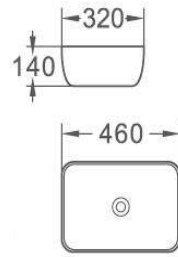

1039

Size: 360*360*120 MM
Above Counter Basin

381

Size: 390*390*150 MM
Above Counter Basin

657

Size: 590*400*220 MM
Above Counter Basin

HORUS

Size: 460*320*140 MM
Above Counter Basin

OSIRIS

Size: 360*360*120 MM
Above Counter Basin

BOL W/O overflow

Size: 400*400*150 MM
Above Counter Basin

STATE

Size: 360*360*120 MM
Above Counter Basin

FURNAS

Size: 500*380*135 MM
Above Counter Basin

SALOR

Size: 425*425*140 MM
Above Counter Basin

NALON NEGRO COBRE

Size: 460*320*140 MM

Above Counter

NALON NEGRO PLATA

Size: 460*320*140 MM

Above Counter

NALON

Size: 460*320*140 MM

Above Counter Basin

ORTA

Size: 460*320*140 MM

Above Counter Basin

ISEO

Size: 460*320*140 MM