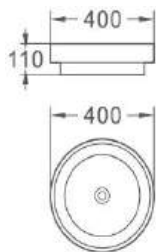

ONTARIO

Size: 400*400*110 MM
In Counter Basin