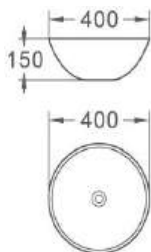

Size: 460*320*140 MM
Above Counter Basin

HOURS-M3

Size: 460*320*140 MM
Above Counter Basin

HOURS-M5

Size: 460*320*140 MM
Above Counter Basin

HOURS-M6

Size: 460*320*140 MM
Above Counter Basin

HOURS-M7

Size: 460*320*140 MM
Above Counter Basin

**BOL W/O overflow-
Light Grey**

Size: 400*400*150 MM
Above Counter Basin

**BOL W/O overflow-
Matte Green**

Size: 400*400*150 MM
Above Counter Basin

**BOL W/O overflow-
Matte Pink**

Size: 400*400*150 MM
Above Counter Basin

BOL W/O overflow-Brown

Size: 400*400*150 MM
Above Counter Basin

BOL W/O overflow-Bone

Size: 400*400*150 MM
Above Counter Basin

FIRENZE

Size: 400*400*150 MM
Above Counter Basin

GENOVA

Size: 400*400*150 MM
Above Counter Basin

BOL W/O overflow-M3

Size: 400*400*150 MM
Above Counter Basin

BOL W/O overflow-M4

Size: 400*400*150 MM
Above Counter Basin

DIPINTO

Size: 400*400*150 MM
Above Counter Basin