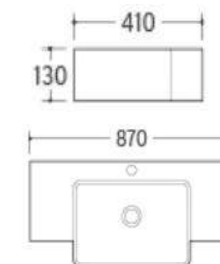

COPER
Size: 360*360*120 MM
Above Counter Basin

GARDA
Size: 360*360*120 MM
Above Counter Basin

CATAY
Size: 500*350*120 MM
Above Counter Basin

487

Size: 400*400*100 MM
Above Counter Basin

488

Size: 505*400*100 MM
Above Counter Basin

489

Size: 655*400*100 MM
Above Counter Basin

BEMUS

Size: 700*430*115 MM
Wall hung basin

PICOLO LEFT/RIGHT

Size: 455*255*120 MM
Wall hung basin

NUMER

Size: 410*225*95 MM
Wall hung basin

3063

Size: 560*390*135 MM
Wall hung basin

DASHA

Size: 310*430*125 MM
Wall hung basin

457A

Size: 870*410*130 MM
Wall hung basin

701

Size: 420*420*380 MM
Wall hung basin

702

Size: 400*400*380 MM
Wall hung basin

703

Size: 400*400*380 MM
Wall hung basin

704

Size: 400*400*380 MM
Wall hung basin

722

Size: 400*400*380 MM
Wall hung basin