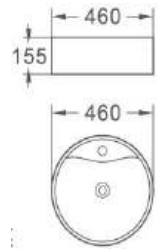

NOVA

Size: 590*365*100 MM
Above Counter Basin

LIBRA

Size 1: 410*410*150 MM
Size 2: 465*465*160 MM
Above Counter Basin

LEO

Size: 510*360*130 MM
Above Counter Basin

MONACO

Size 1: 480*345*140 MM
Size 2: 600*410*150 MM
Above Counter Basin

APIS

Size: 380*380*130 MM
Above Counter Basin

BOL with overflow

Size: 400*400*175 MM
Above Counter Basin

EUROPA

Size: 560*400*110 MM
Above Counter Basin

AJAX

Size: 415*415*125 MM
Above Counter Basin

AURE

Size: 300*300*115 MM
Above Counter Basin

IRIS

Size: 500*390*135 MM
Above Counter Basin

RODAS

Size: 420*420*120 MM
Above Counter Basin

ROUND

Size: 460*460*155 MM
Above Counter Basin

TEBAS

Size: 400*400*155 MM
Above Counter Basin

KEOPS

Size: 580*370*130 MM
Above Counter Basin

ARCAM

Size: 600*385*120 MM
Above Counter Basin

OVAL

Size: 410*330*145 MM
Above Counter Basin