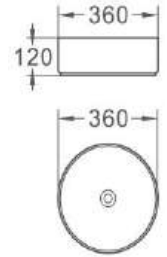

COMO
Size: 360*360*120 MM
Above Counter Basin