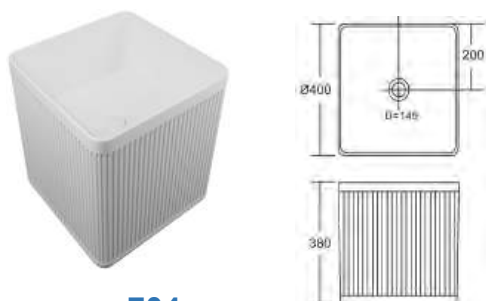

489

Size: 655*400*100 MM
Above Counter Basin

BEMUS

Size: 700*430*115 MM
Wall hung basin

PICOLO LEFT/RIGHT

Size: 455*255*120 MM
Wall hung basin

NUMER

Size: 410*225*95 MM
Wall hung basin

3063

Size: 560*390*135 MM
Wall hung basin

DASHA

Size: 310*430*125 MM
Wall hung basin

457A

Size: 870*410*130 MM
Wall hung basin

701

Size: 420*420*380 MM
Wall hung basin

702

Size: 400*400*380 MM
Wall hung basin

703

Size: 400*400*380 MM
Wall hung basin

704

Size: 400*400*380 MM
Wall hung basin

722

Size: 400*400*380 MM
Wall hung basin