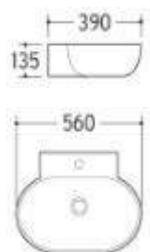

COPER
Size: 360*360*120 MM
Above Counter Basin

GARDA
Size: 360*360*120 MM
Above Counter Basin

CATAY
Size: 500*350*120 MM
Above Counter Basin

487

Size: 400*400*100 MM
Above Counter Basin

488

Size: 505*400*100 MM
Above Counter Basin

489

Size: 655*400*100 MM
Above Counter Basin

BEMUS

Size: 700*430*115 MM
Wall hung basin

PICOLO LEFT/RIGHT

Size: 455*255*120 MM
Wall hung basin

NUMER

Size: 410*225*95 MM
Wall hung basin

3063

Size: 560*390*135 MM
Wall hung basin

DASHA

Size: 310*430*125 MM
Wall hung basin

457A

Size: 870*410*130 MM
Wall hung basin

701

Size: 420*420*380 MM
Wall hung basin

702

Size: 400*400*380 MM
Wall hung basin

703

Size: 400*400*380 MM
Wall hung basin

704

Size: 400*400*380 MM
Wall hung basin

722

Size: 400*400*380 MM
Wall hung basin