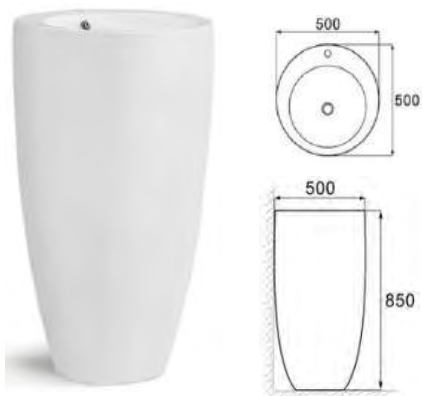

702

Size: 400*400*380 MM
Wall hung basin

703

Size: 400*400*380 MM
Wall hung basin

704

Size: 400*400*380 MM
Wall hung basin

722

Size: 400*400*380 MM
Wall hung basin

712

Size: 400*400*380 MM
Wall hung basin

714

Size: 400*400*380 MM
Wall hung basin

713

Size: 400*400*380 MM
Wall hung basin

723

Size: 400*400*380 MM
Wall hung basin

PIETRO

Size: 500*500*850 MM
Pedestal basin

NOA

Size: 400*400*835 MM
Pedestal basin

ROMA

Size: 470*470*830 MM
Pedestal basin

042A

Size: 450*450*920 MM
Pedestal basin

042B

Size: 450*450*920 MM
Pedestal basin

058A

Size: 430*430*875 MM
Pedestal basin

057A

Size: 460*460*860 MM
Pedestal basin

056B

Size: 400*400*870 MM
Pedestal basin