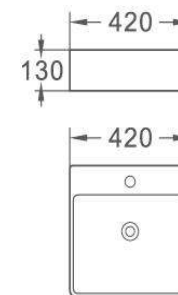

AURE

Size: 300*300*115 MM
Above Counter Basin

IRIS

Size: 500*390*135 MM
Above Counter Basin

RODAS

Size: 420*420*120 MM
Above Counter Basin

ROUND

Size: 460*460*155 MM
Above Counter Basin

ANUBIS

Size: 370*370*130 MM
Above Counter Basin

SIL

Size: 500*420*130 MM
Above Counter Basin

ESCA

Size: 560*420*145 MM
Above Counter Basin

EUME

Size: 420*420*130 MM
Above Counter Basin

VITO

Size: 405*405*285 MM
Above Counter Basin

FOGO/DALLAS

FOGO Size: 600*340*110 MM
DALLAS Size: 500*340*110 MM
Above Counter Basin

LENA

Size: 450*400*145 MM
Above Counter Basin

OBI

Size: 425*425*140 MM
Above Counter Basin

AMUR

Size: 500*395*145 MM
Above Counter Basin

BEIRA

Size: 505*400*145 MM
Above Counter Basin

276

Size: 720*330*130 MM
Above Counter Basin

275

Size 1: 505*360*150 MM
Size 2: 605*360*150 MM
Above Counter Basin