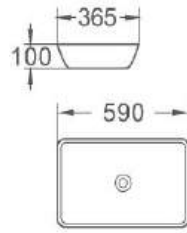

NOVA

Size: 590*365*100 MM
Above Counter Basin

LIBRA

Size 1: 410*410*150 MM
Size 2: 465*465*160 MM
Above Counter Basin

LEO

Size: 510*360*130 MM
Above Counter Basin

MONACO

Size 1: 480*345*140 MM
Size 2: 600*410*150 MM
Above Counter Basin

APIS

Size: 380*380*130 MM
Above Counter Basin

BOL with overflow

Size: 400*400*175 MM
Above Counter Basin

EUROPA

Size: 560*400*110 MM
Above Counter Basin

AJAX

Size: 415*415*125 MM
Above Counter Basin

AURE

Size: 300*300*115 MM
Above Counter Basin

IRIS

Size: 500*390*135 MM
Above Counter Basin

RODAS

Size: 420*420*120 MM
Above Counter Basin

ROUND

Size: 460*460*155 MM
Above Counter Basin

SALOR

Size: 425*425*140 MM
Above Counter Basin

NALON NEGRO COBRE

Size: 460*320*140 MM

Above Counter

NALON NEGRO PLATA

Size: 460*320*140 MM

Above Counter