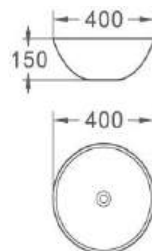

Size: 460*320*140 MM
Above Counter Basin

HOURS-M3

Size: 460*320*140 MM
Above Counter Basin

HOURS-M5

Size: 460*320*140 MM
Above Counter Basin

HOURS-M6

Size: 460*320*140 MM
Above Counter Basin

HOURS-M7

Size: 460*320*140 MM
Above Counter Basin

**BOL W/O overflow-
Light Grey**

Size: 400*400*150 MM
Above Counter Basin

**BOL W/O overflow-
Matte Green**

Size: 400*400*150 MM
Above Counter Basin

**BOL W/O overflow-
Matte Pink**

Size: 400*400*150 MM
Above Counter Basin

BOL W/O overflow-Brown

Size: 400*400*150 MM
Above Counter Basin

BOL W/O overflow-Bone

Size: 400*400*150 MM
Above Counter Basin

FIRENZE

Size: 400*400*150 MM
Above Counter Basin

GENOVA

Size: 400*400*150 MM
Above Counter Basin

BOL W/O overflow-M3

Size: 400*400*150 MM
Above Counter Basin

BOL W/O overflow-M4

Size: 400*400*150 MM
Above Counter Basin

DIPINTO

Size: 400*400*150 MM
Above Counter Basin