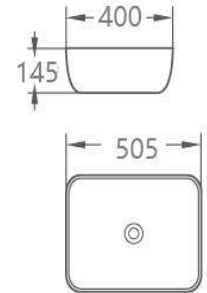

APIS

Size: 380*380*130 MM
Above Counter Basin

BOL with overflow

Size: 400*400*175 MM
Above Counter Basin

EUROPA

Size: 560*400*110 MM
Above Counter Basin

AJAX

Size: 415*415*125 MM
Above Counter Basin

ANUBIS

Size: 370*370*130 MM
Above Counter Basin

SIL

Size: 500*420*130 MM
Above Counter Basin

ESCA

Size: 560*420*145 MM
Above Counter Basin

EUME

Size: 420*420*130 MM
Above Counter Basin

VITO

Size: 405*405*285 MM
Above Counter Basin

FOGO/DALLAS

FOGO Size: 600*340*110 MM
DALLAS Size: 500*340*110 MM
Above Counter Basin

LENA

Size: 450*400*145 MM
Above Counter Basin

OBI

Size: 425*425*140 MM
Above Counter Basin

AMUR

Size: 500*395*145 MM
Above Counter Basin

BEIRA

Size: 505*400*145 MM
Above Counter Basin

276

Size: 720*330*130 MM
Above Counter Basin

275

Size 1: 505*360*150 MM
Size 2: 605*360*150 MM
Above Counter Basin