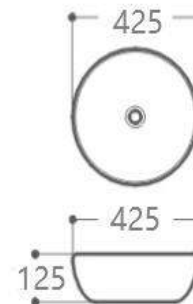

NOVA

Size: 590*365*100 MM
Above Counter Basin

LIBRA

Size 1: 410*410*150 MM
Size 2: 465*465*160 MM
Above Counter Basin

LEO

Size: 510*360*130 MM
Above Counter Basin

MONACO

Size 1: 480*345*140 MM
Size 2: 600*410*150 MM
Above Counter Basin

APIS

Size: 380*380*130 MM
Above Counter Basin

BOL with overflow

Size: 400*400*175 MM
Above Counter Basin

EUROPA

Size: 560*400*110 MM
Above Counter Basin

AJAX

Size: 415*415*125 MM
Above Counter Basin

AURE

Size: 300*300*115 MM
Above Counter Basin

IRIS

Size: 500*390*135 MM
Above Counter Basin

RODAS

Size: 420*420*120 MM
Above Counter Basin

ROUND

Size: 460*460*155 MM
Above Counter Basin

TEBAS

Size: 400*400*155 MM
Above Counter Basin

KEOPS

Size: 580*370*130 MM
Above Counter Basin

ARCAM

Size: 600*385*120 MM
Above Counter Basin

OVAL

Size: 410*330*145 MM
Above Counter Basin