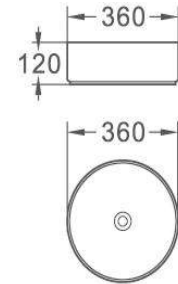

AMUR

Size: 500*395*145 MM
Above Counter Basin

BEIRA

Size: 505*400*145 MM
Above Counter Basin

276

Size: 720*330*130 MM
Above Counter Basin

275

Size 1: 505*360*150 MM
Size 2: 605*360*150 MM
Above Counter Basin

269

Size: 550*380*150 MM
Above Counter Basin

4632

Size: 460*320*170 MM
Above Counter Basin

6035

Size: 600*350*140 MM
Above Counter Basin

AGNES

Size: 360*360*120 MM
Above Counter Basin

1039

Size: 360*360*120 MM
Above Counter Basin

381

Size: 390*390*150 MM
Above Counter Basin

657

Size: 590*400*220 MM
Above Counter Basin

HORUS

Size: 460*320*140 MM
Above Counter Basin

OSIRIS

Size: 360*360*120 MM
Above Counter Basin

BOL W/O overflow

Size: 400*400*150 MM
Above Counter Basin

STATE

Size: 360*360*120 MM
Above Counter Basin

FURNAS

Size: 500*380*135 MM
Above Counter Basin