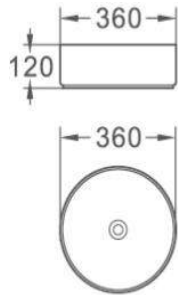

AMUR

Size: 500*395*145 MM
Above Counter Basin

BEIRA

Size: 505*400*145 MM
Above Counter Basin

276

Size: 720*330*130 MM
Above Counter Basin

275

Size 1: 505*360*150 MM
Size 2: 605*360*150 MM
Above Counter Basin

269

Size: 550*380*150 MM
Above Counter Basin

4632

Size: 460*320*170 MM
Above Counter Basin

6035

Size: 600*350*140 MM
Above Counter Basin

AGNES

Size: 360*360*120 MM
Above Counter Basin

1039

Size: 360*360*120 MM
Above Counter Basin

381

Size: 390*390*150 MM
Above Counter Basin

657

Size: 590*400*220 MM
Above Counter Basin

HORUS

Size: 460*320*140 MM
Above Counter Basin

OSIRIS

Size: 360*360*120 MM
Above Counter Basin

BOL W/O overflow

Size: 400*400*150 MM
Above Counter Basin

STATE

Size: 360*360*120 MM
Above Counter Basin

FURNAS

Size: 500*380*135 MM
Above Counter Basin