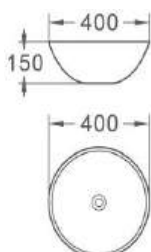

Size: 460*320*140 MM
Above Counter Basin

HOURS-M3

Size: 460*320*140 MM
Above Counter Basin

HOURS-M5

Size: 460*320*140 MM
Above Counter Basin

HOURS-M6

Size: 460*320*140 MM
Above Counter Basin

HOURS-M7

Size: 400*400*150 MM
Above Counter Basin

BOL W/O overflow-Brown

Size: 400*400*150 MM
Above Counter Basin

BOL W/O overflow-Bone

Size: 400*400*150 MM
Above Counter Basin

FIRENZE

Size: 400*400*150 MM
Above Counter Basin

GENOVA

Size: 400*400*150 MM
Above Counter Basin

BOL W/O overflow-M3

Size: 400*400*150 MM
Above Counter Basin

BOL W/O overflow-M4

Size: 400*400*150 MM
Above Counter Basin

DIPINTO

Size: 400*400*150 MM
Above Counter Basin

OSIRIS-Matte

Size: 360*360*120 MM
Above Counter Basin

OSIRIS-Matte White

Size: 360*360*120 MM
Above Counter Basin

OSIRIS-Light grey
Size: 360*360*120 MM
Above Counter Basin

OSIRIS-Dark grey
Size: 360*360*120 MM
Above Counter Basin