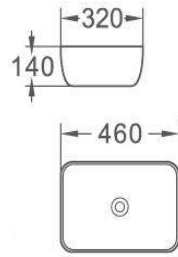

NALON

Size: 460*320*140 MM

Above Counter Basin

ORTA

Size: 460*320*140 MM

Above Counter Basin

ISEO

Size: 460*320*140 MM

Above Counter Basin

PRAGA

Size: 460*320*140 MM

Above Counter Basin

GIZA

Size: 460*320*140 MM

Above Counter Basin

BELICE

Size: 460*320*140 MM

Above Counter Basin

HOURS-M4

Size: 460*320*140 MM

Above Counter Basin

HOURS-M1

Size: 460*320*140 MM
Above Counter Basin

HOURS-M2

Size: 460*320*140 MM
Above Counter Basin

HOURS-M3

Size: 460*320*140 MM
Above Counter Basin

HOURS-M5

Size: 460*320*140 MM
Above Counter Basin

HOURS-M6

Size: 460*320*140 MM
Above Counter Basin

HOURS-M7