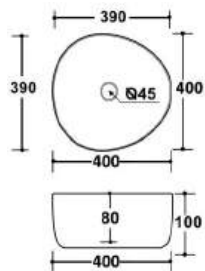

GENOVA

Size: 400*400*150 MM
Above Counter Basin

BOL W/O overflow-M3

Size: 400*400*150 MM
Above Counter Basin

BOL W/O overflow-M4

Size: 400*400*150 MM
Above Counter Basin

DIPINTO

Size: 400*400*150 MM
Above Counter Basin

OSIRIS-Matte

Size: 360*360*120 MM
Above Counter Basin

OSIRIS-Matte White

Size: 360*360*120 MM
Above Counter Basin

OSIRIS-Light grey
Size: 360*360*120 MM
Above Counter Basin

OSIRIS-Dark grey
Size: 360*360*120 MM
Above Counter Basin

OSIRIS-Cyan Green
Size: 360*360*120 MM
Above Counter Basin

OSIRIS-Matte Black
Size: 360*360*120 MM
Above Counter Basin

OSIRIS-Matte Blue
Size: 360*360*120 MM
Above Counter Basin

COMO
Size: 360*360*120 MM
Above Counter Basin

COPER
Size: 360*360*120 MM
Above Counter Basin

GARDA
Size: 360*360*120 MM
Above Counter Basin

CATAY
Size: 500*350*120 MM
Above Counter Basin

487

Size: 400*400*100 MM
Above Counter Basin

488

Size: 505*400*100 MM
Above Counter Basin