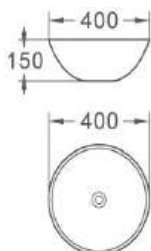

Size: 460*320*140 MM
Above Counter Basin

HOURS-M3

Size: 460*320*140 MM
Above Counter Basin

HOURS-M5

Size: 460*320*140 MM
Above Counter Basin

HOURS-M6

Size: 460*320*140 MM
Above Counter Basin

HOURS-M7

Size: 460*320*140 MM
Above Counter Basin

**BOL W/O overflow-
Light Grey**

Size: 400*400*150 MM
Above Counter Basin

**BOL W/O overflow-
Matte Green**

Size: 400*400*150 MM
Above Counter Basin

**BOL W/O overflow-
Matte Pink**

Size: 400*400*150 MM
Above Counter Basin

BOL W/O overflow-Brown

Size: 400*400*150 MM
Above Counter Basin

BOL W/O overflow-Bone

Size: 400*400*150 MM
Above Counter Basin

FIRENZE

Size: 400*400*150 MM
Above Counter Basin

GENOVA

Size: 400*400*150 MM
Above Counter Basin

BOL W/O overflow-M3

Size: 400*400*150 MM
Above Counter Basin

BOL W/O overflow-M4

Size: 400*400*150 MM
Above Counter Basin

DIPINTO

Size: 400*400*150 MM
Above Counter Basin