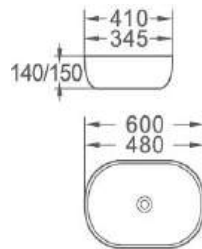

NOVA

Size: 590*365*100 MM
Above Counter Basin

LIBRA

Size 1: 410*410*150 MM
Size 2: 465*465*160 MM
Above Counter Basin

LEO

Size: 510*360*130 MM
Above Counter Basin

MONACO

Size 1: 480*345*140 MM
Size 2: 600*410*150 MM
Above Counter Basin

APIS

Size: 380*380*130 MM
Above Counter Basin

BOL with overflow

Size: 400*400*175 MM
Above Counter Basin

EUROPA

Size: 560*400*110 MM
Above Counter Basin

AJAX

Size: 415*415*125 MM
Above Counter Basin

AURE

Size: 300*300*115 MM
Above Counter Basin

IRIS

Size: 500*390*135 MM
Above Counter Basin

RODAS

Size: 420*420*120 MM
Above Counter Basin

ROUND

Size: 460*460*155 MM
Above Counter Basin

SALOR

Size: 425*425*140 MM
Above Counter Basin

NALON NEGRO COBRE

Size: 460*320*140 MM

Above Counter

NALON NEGRO PLATA

Size: 460*320*140 MM

Above Counter