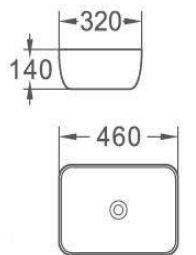

NALON

Size: 460*320*140 MM

Above Counter Basin

ORTA

Size: 460*320*140 MM

Above Counter Basin

ISEO

Size: 460*320*140 MM

Size: 460*320*140 MM

Above Counter Basin

HOURS-M4

Size: 460*320*140 MM

Above Counter Basin

HOURS-M1

Size: 460*320*140 MM
Above Counter Basin

HOURS-M2

Size: 460*320*140 MM
Above Counter Basin

HOURS-M3

Size: 460*320*140 MM
Above Counter Basin

HOURS-M5

Size: 460*320*140 MM
Above Counter Basin

HOURS-M6

Size: 460*320*140 MM
Above Counter Basin

HOURS-M7

Size: 460*320*140 MM
Above Counter Basin

**BOL W/O overflow-
Light Grey**

Size: 400*400*150 MM
Above Counter Basin

**BOL W/O overflow-
Matte Green**

Size: 400*400*150 MM
Above Counter Basin

**BOL W/O overflow-
Matte Pink**