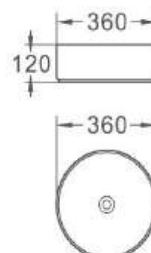

Size: 460*320*140 MM
Above Counter Basin

HOURS-M3

Size: 460*320*140 MM
Above Counter Basin

HOURS-M5

Size: 460*320*140 MM
Above Counter Basin

HOURS-M6

Size: 460*320*140 MM
Above Counter Basin

HOURS-M7

Size: 400*400*150 MM
Above Counter Basin

BOL W/O overflow-Brown

Size: 400*400*150 MM
Above Counter Basin

BOL W/O overflow-Bone

Size: 400*400*150 MM
Above Counter Basin

FIRENZE

Size: 400*400*150 MM
Above Counter Basin

GENOVA

Size: 400*400*150 MM
Above Counter Basin

BOL W/O overflow-M3

Size: 400*400*150 MM
Above Counter Basin

BOL W/O overflow-M4

Size: 400*400*150 MM
Above Counter Basin

DIPINTO

Size: 400*400*150 MM
Above Counter Basin

OSIRIS-Matte

Size: 360*360*120 MM
Above Counter Basin

OSIRIS-Matte White

Size: 360*360*120 MM
Above Counter Basin

OSIRIS-Light grey
Size: 360*360*120 MM
Above Counter Basin

OSIRIS-Dark grey
Size: 360*360*120 MM
Above Counter Basin