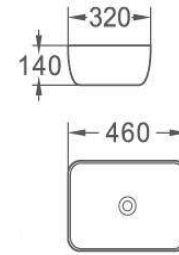

NALON

Size: 460*320*140 MM

Above Counter Basin

ORTA

Size: 460*320*140 MM

Above Counter Basin

ISEO

Size: 460*320*140 MM

Size: 460*320*140 MM

Above Counter Basin

HOURS-M4

Size: 460*320*140 MM

Above Counter Basin

HOURS-M1

Size: 460*320*140 MM
Above Counter Basin

HOURS-M2

Size: 460*320*140 MM
Above Counter Basin

HOURS-M3

Size: 460*320*140 MM
Above Counter Basin

HOURS-M5

Size: 460*320*140 MM
Above Counter Basin

HOURS-M6

Size: 460*320*140 MM
Above Counter Basin

HOURS-M7

Size: 460*320*140 MM
Above Counter Basin

**BOL W/O overflow-
Light Grey**

Size: 400*400*150 MM
Above Counter Basin

**BOL W/O overflow-
Matte Green**

Size: 400*400*150 MM
Above Counter Basin

**BOL W/O overflow-
Matte Pink**