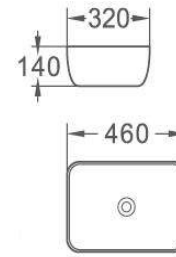

1039

Size: 360*360*120 MM
Above Counter Basin

381

Size: 390*390*150 MM
Above Counter Basin

657

Size: 590*400*220 MM
Above Counter Basin

HORUS

Size: 460*320*140 MM
Above Counter Basin

OSIRIS

Size: 360*360*120 MM
Above Counter Basin

BOL W/O overflow

Size: 400*400*150 MM
Above Counter Basin

STATE

Size: 360*360*120 MM
Above Counter Basin

FURNAS

Size: 500*380*135 MM
Above Counter Basin

SALOR

Size: 425*425*140 MM
Above Counter Basin

NALON NEGRO COBRE

Size: 460*320*140 MM

Above Counter

NALON NEGRO PLATA

Size: 460*320*140 MM

Above Counter

NALON

Size: 460*320*140 MM

Above Counter Basin

ORTA

Size: 460*320*140 MM

Above Counter Basin

ISEO

Size: 460*320*140 MM