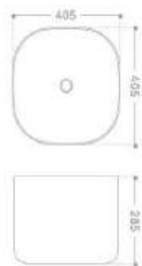

TEBAS

Size: 400*400*155 MM
Above Counter Basin

KEOPS

Size: 580*370*130 MM
Above Counter Basin

ARCAM

Size: 600*385*120 MM
Above Counter Basin

OVAL

Size: 410*330*145 MM
Above Counter Basin

ANUBIS

Size: 370*370*130 MM
Above Counter Basin

SIL

Size: 500*420*130 MM
Above Counter Basin

ESCA

Size: 560*420*145 MM
Above Counter Basin

EUME

Size: 420*420*130 MM
Above Counter Basin

VITO

Size: 405*405*285 MM
Above Counter Basin

FOGO/DALLAS

FOGO Size: 600*340*110 MM
DALLAS Size: 500*340*110 MM
Above Counter Basin

LENA

Size: 450*400*145 MM
Above Counter Basin

OBI

Size: 425*425*140 MM
Above Counter Basin

AMUR

Size: 500*395*145 MM
Above Counter Basin

BEIRA

Size: 505*400*145 MM
Above Counter Basin

276

Size: 720*330*130 MM
Above Counter Basin

275

Size 1: 505*360*150 MM
Size 2: 605*360*150 MM
Above Counter Basin