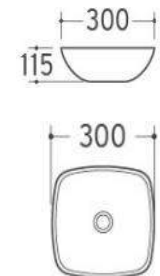

NOVA

Size: 590*365*100 MM
Above Counter Basin

LIBRA

Size 1: 410*410*150 MM
Size 2: 465*465*160 MM
Above Counter Basin

LEO

Size: 510*360*130 MM
Above Counter Basin

MONACO

Size 1: 480*345*140 MM
Size 2: 600*410*150 MM
Above Counter Basin

APIS

Size: 380*380*130 MM
Above Counter Basin

BOL with overflow

Size: 400*400*175 MM
Above Counter Basin

EUROPA

Size: 560*400*110 MM
Above Counter Basin

AJAX

Size: 415*415*125 MM
Above Counter Basin

AURE

Size: 300*300*115 MM
Above Counter Basin

IRIS

Size: 500*390*135 MM
Above Counter Basin

RODAS

Size: 420*420*120 MM
Above Counter Basin

ROUND

Size: 460*460*155 MM
Above Counter Basin

TEBAS

Size: 400*400*155 MM
Above Counter Basin

KEOPS

Size: 580*370*130 MM
Above Counter Basin

ARCAM

Size: 600*385*120 MM
Above Counter Basin

OVAL

Size: 410*330*145 MM
Above Counter Basin