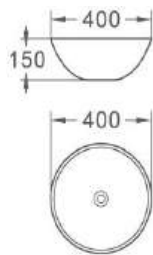

**BOL W/O overflow-
Light Grey**

Size: 400*400*150 MM
Above Counter Basin