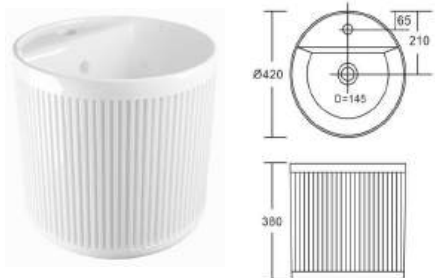

489

Size: 655*400*100 MM
Above Counter Basin

BEMUS

Size: 700*430*115 MM
Wall hung basin

PICOLO LEFT/RIGHT

Size: 455*255*120 MM
Wall hung basin

NUMER

Size: 410*225*95 MM
Wall hung basin

3063

Size: 560*390*135 MM
Wall hung basin

DASHA

Size: 310*430*125 MM
Wall hung basin

457A

Size: 870*410*130 MM
Wall hung basin

701

Size: 420*420*380 MM
Wall hung basin

702

Size: 400*400*380 MM
Wall hung basin

703

Size: 400*400*380 MM
Wall hung basin

704

Size: 400*400*380 MM
Wall hung basin

722

Size: 400*400*380 MM
Wall hung basin