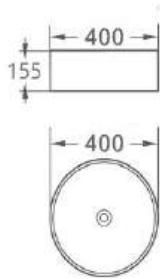

NOVA

Size: 590*365*100 MM
Above Counter Basin

LIBRA

Size 1: 410*410*150 MM
Size 2: 465*465*160 MM
Above Counter Basin

LEO

Size: 510*360*130 MM
Above Counter Basin

MONACO

Size 1: 480*345*140 MM
Size 2: 600*410*150 MM
Above Counter Basin

APIS

Size: 380*380*130 MM
Above Counter Basin

BOL with overflow

Size: 400*400*175 MM
Above Counter Basin

EUROPA

Size: 560*400*110 MM
Above Counter Basin

AJAX

Size: 415*415*125 MM
Above Counter Basin

AURE

Size: 300*300*115 MM
Above Counter Basin

IRIS

Size: 500*390*135 MM
Above Counter Basin

RODAS

Size: 420*420*120 MM
Above Counter Basin

ROUND

Size: 460*460*155 MM
Above Counter Basin

TEBAS

Size: 400*400*155 MM
Above Counter Basin

KEOPS

Size: 580*370*130 MM
Above Counter Basin

ARCAM

Size: 600*385*120 MM
Above Counter Basin

OVAL

Size: 410*330*145 MM
Above Counter Basin