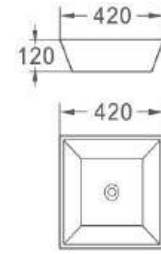

NOVA

Size: 590*365*100 MM
Above Counter Basin

LIBRA

Size 1: 410*410*150 MM
Size 2: 465*465*160 MM
Above Counter Basin

LEO

Size: 510*360*130 MM
Above Counter Basin

MONACO

Size 1: 480*345*140 MM
Size 2: 600*410*150 MM
Above Counter Basin

APIS

Size: 380*380*130 MM
Above Counter Basin

BOL with overflow

Size: 400*400*175 MM
Above Counter Basin

EUROPA

Size: 560*400*110 MM
Above Counter Basin

AJAX

Size: 415*415*125 MM
Above Counter Basin

AURE

Size: 300*300*115 MM
Above Counter Basin

IRIS

Size: 500*390*135 MM
Above Counter Basin

RODAS

Size: 420*420*120 MM
Above Counter Basin

ROUND

Size: 460*460*155 MM
Above Counter Basin

TEBAS

Size: 400*400*155 MM
Above Counter Basin

KEOPS

Size: 580*370*130 MM
Above Counter Basin

ARCAM

Size: 600*385*120 MM
Above Counter Basin

OVAL

Size: 410*330*145 MM
Above Counter Basin