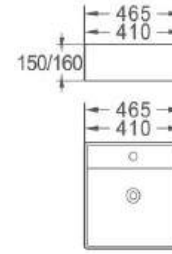

NOVA

Size: 590*365*100 MM
Above Counter Basin

LIBRA

Size 1: 410*410*150 MM
Size 2: 465*465*160 MM
Above Counter Basin

LEO

Size: 510*360*130 MM
Above Counter Basin

MONACO

Size 1: 480*345*140 MM
Size 2: 600*410*150 MM
Above Counter Basin

APIS

Size: 380*380*130 MM
Above Counter Basin

BOL with overflow

Size: 400*400*175 MM
Above Counter Basin

EUROPA

Size: 560*400*110 MM
Above Counter Basin

AJAX

Size: 415*415*125 MM
Above Counter Basin

AURE

Size: 300*300*115 MM
Above Counter Basin

IRIS

Size: 500*390*135 MM
Above Counter Basin

RODAS

Size: 420*420*120 MM
Above Counter Basin

ROUND

Size: 460*460*155 MM
Above Counter Basin

SALOR

Size: 425*425*140 MM
Above Counter Basin

NALON NEGRO COBRE

Size: 460*320*140 MM

Above Counter

NALON NEGRO PLATA

Size: 460*320*140 MM

Above Counter