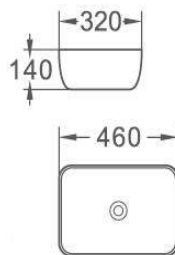

OSIRIS

Size: 360*360*120 MM
Above Counter Basin

BOL W/O overflow

Size: 400*400*150 MM
Above Counter Basin

STATE

Size: 360*360*120 MM
Above Counter Basin

FURNAS

Size: 500*380*135 MM
Above Counter Basin

SALOR

Size: 425*425*140 MM
Above Counter Basin

NALON NEGRO COBRE

Size: 460*320*140 MM

Above Counter

NALON NEGRO PLATA

Size: 460*320*140 MM

Above Counter

NALON

Size: 460*320*140 MM

Above Counter Basin

ORTA

Size: 460*320*140 MM

Above Counter Basin

ISEO

Size: 460*320*140 MM

Above Counter Basin

PRAGA

Size: 460*320*140 MM

Above Counter Basin

GIZA

Size: 460*320*140 MM

Above Counter Basin

BELICE