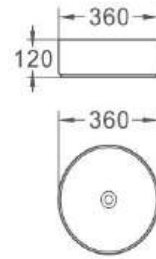

Size: 400*400*150 MM
Above Counter Basin

BOL W/O overflow-Brown

Size: 400*400*150 MM
Above Counter Basin

BOL W/O overflow-Bone

Size: 400*400*150 MM
Above Counter Basin

FIRENZE

Size: 400*400*150 MM
Above Counter Basin

GENOVA

Size: 400*400*150 MM
Above Counter Basin

BOL W/O overflow-M3

Size: 400*400*150 MM
Above Counter Basin

BOL W/O overflow-M4

Size: 400*400*150 MM
Above Counter Basin

DIPINTO

Size: 400*400*150 MM
Above Counter Basin

OSIRIS-Matte

Size: 360*360*120 MM
Above Counter Basin

OSIRIS-Matte White

Size: 360*360*120 MM
Above Counter Basin

OSIRIS-Light grey
Size: 360*360*120 MM
Above Counter Basin

OSIRIS-Dark grey
Size: 360*360*120 MM
Above Counter Basin

COPER
Size: 360*360*120 MM
Above Counter Basin

GARDA
Size: 360*360*120 MM
Above Counter Basin

CATAY
Size: 500*350*120 MM
Above Counter Basin

487

Size: 400*400*100 MM
Above Counter Basin

488

Size: 505*400*100 MM
Above Counter Basin