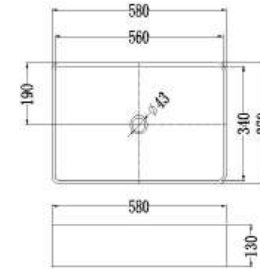

NOVA

Size: 590*365*100 MM
Above Counter Basin

LIBRA

Size 1: 410*410*150 MM
Size 2: 465*465*160 MM
Above Counter Basin

LEO

Size: 510*360*130 MM
Above Counter Basin

MONACO

Size 1: 480*345*140 MM
Size 2: 600*410*150 MM
Above Counter Basin

APIS

Size: 380*380*130 MM
Above Counter Basin

BOL with overflow

Size: 400*400*175 MM
Above Counter Basin

EUROPA

Size: 560*400*110 MM
Above Counter Basin

AJAX

Size: 415*415*125 MM
Above Counter Basin

AURE

Size: 300*300*115 MM
Above Counter Basin

IRIS

Size: 500*390*135 MM
Above Counter Basin

RODAS

Size: 420*420*120 MM
Above Counter Basin

ROUND

Size: 460*460*155 MM
Above Counter Basin

TEBAS

Size: 400*400*155 MM
Above Counter Basin

KEOPS

Size: 580*370*130 MM
Above Counter Basin

ARCAM

Size: 600*385*120 MM
Above Counter Basin

OVAL

Size: 410*330*145 MM
Above Counter Basin