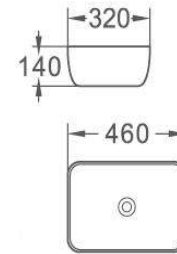

OSIRIS

Size: 360*360*120 MM
Above Counter Basin

BOL W/O overflow

Size: 400*400*150 MM
Above Counter Basin

STATE

Size: 360*360*120 MM
Above Counter Basin

FURNAS

Size: 500*380*135 MM
Above Counter Basin

SALOR

Size: 425*425*140 MM
Above Counter Basin

NALON NEGRO COBRE

Size: 460*320*140 MM

Above Counter

NALON NEGRO PLATA

Size: 460*320*140 MM

Above Counter

NALON

Size: 460*320*140 MM

Above Counter Basin

ORTA

Size: 460*320*140 MM

Above Counter Basin

ISEO

Size: 460*320*140 MM

Above Counter Basin

PRAGA

Size: 460*320*140 MM

Above Counter Basin

GIZA

Size: 460*320*140 MM

Above Counter Basin

BELICE