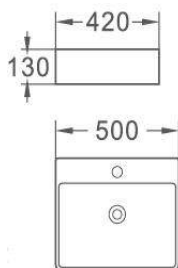

APIS

Size: 380*380*130 MM
Above Counter Basin

BOL with overflow

Size: 400*400*175 MM
Above Counter Basin

EUROPA

Size: 560*400*110 MM
Above Counter Basin

AJAX

Size: 415*415*125 MM
Above Counter Basin

AURE

Size: 300*300*115 MM
Above Counter Basin

IRIS

Size: 500*390*135 MM
Above Counter Basin

RODAS

Size: 420*420*120 MM
Above Counter Basin

ROUND

Size: 460*460*155 MM
Above Counter Basin

TEBAS

Size: 400*400*155 MM
Above Counter Basin

KEOPS

Size: 580*370*130 MM
Above Counter Basin

ARCAM

Size: 600*385*120 MM
Above Counter Basin

OVAL

Size: 410*330*145 MM
Above Counter Basin

ANUBIS

Size: 370*370*130 MM
Above Counter Basin

SIL

Size: 500*420*130 MM
Above Counter Basin

ESCA

Size: 560*420*145 MM
Above Counter Basin

EUME

Size: 420*420*130 MM
Above Counter Basin