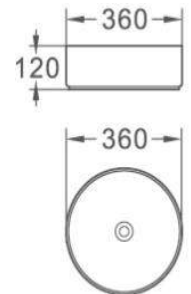

AMUR

Size: 500*395*145 MM
Above Counter Basin

BEIRA

Size: 505*400*145 MM
Above Counter Basin

276

Size: 720*330*130 MM
Above Counter Basin

275

Size 1: 505*360*150 MM
Size 2: 605*360*150 MM
Above Counter Basin

269

Size: 550*380*150 MM
Above Counter Basin

4632

Size: 460*320*170 MM
Above Counter Basin

6035

Size: 600*350*140 MM
Above Counter Basin

AGNES

Size: 360*360*120 MM
Above Counter Basin

1039

Size: 360*360*120 MM
Above Counter Basin

381

Size: 390*390*150 MM
Above Counter Basin

657

Size: 590*400*220 MM
Above Counter Basin

HORUS

Size: 460*320*140 MM
Above Counter Basin

OSIRIS

Size: 360*360*120 MM
Above Counter Basin

BOL W/O overflow

Size: 400*400*150 MM
Above Counter Basin

STATE

Size: 360*360*120 MM
Above Counter Basin

FURNAS

Size: 500*380*135 MM
Above Counter Basin