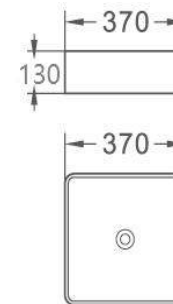

AURE

Size: 300*300*115 MM
Above Counter Basin

IRIS

Size: 500*390*135 MM
Above Counter Basin

RODAS

Size: 420*420*120 MM
Above Counter Basin

ROUND

Size: 460*460*155 MM
Above Counter Basin

TEBAS

Size: 400*400*155 MM
Above Counter Basin

KEOPS

Size: 580*370*130 MM
Above Counter Basin

ARCAM

Size: 600*385*120 MM
Above Counter Basin

OVAL

Size: 410*330*145 MM
Above Counter Basin

ONDA

Size: 440*440*175 MM
Above Counter Basin

QUEBEC

Size: 610*415*160 MM
In Counter Basin

ONTARIO

Size: 400*400*110 MM
In Counter Basin

GEMINI

Size: 750*420*145 MM
Above Counter Basin

ANUBIS

Size: 370*370*130 MM
Above Counter Basin

SIL

Size: 500*420*130 MM
Above Counter Basin

ESCA

Size: 560*420*145 MM
Above Counter Basin

EUME

Size: 420*420*130 MM
Above Counter Basin