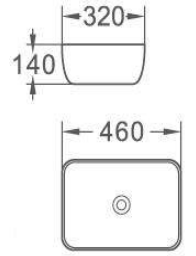

NALON

Size: 460*320*140 MM

Above Counter Basin

ORTA

Size: 460*320*140 MM

Above Counter Basin

ISEO

Size: 460*320*140 MM

Above Counter Basin

PRAGA

Size: 460*320*140 MM

Above Counter Basin

GIZA

Size: 460*320*140 MM

Above Counter Basin

BELICE

Size: 460*320*140 MM

Above Counter Basin

HOURS-M4

Size: 460*320*140 MM

Above Counter Basin

HOURS-M1

Size: 460*320*140 MM
Above Counter Basin

HOURS-M2

Size: 460*320*140 MM
Above Counter Basin

HOURS-M3

Size: 460*320*140 MM
Above Counter Basin

HOURS-M5

Size: 460*320*140 MM
Above Counter Basin

HOURS-M6

Size: 460*320*140 MM
Above Counter Basin

HOURS-M7