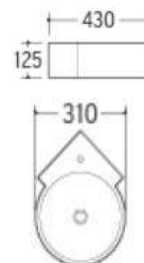

COPER
Size: 360*360*120 MM
Above Counter Basin

GARDA
Size: 360*360*120 MM
Above Counter Basin

CATAY
Size: 500*350*120 MM
Above Counter Basin

487

Size: 400*400*100 MM
Above Counter Basin

488

Size: 505*400*100 MM
Above Counter Basin

489

Size: 655*400*100 MM
Above Counter Basin

BEMUS

Size: 700*430*115 MM
Wall hung basin

PICOLO LEFT/RIGHT

Size: 455*255*120 MM
Wall hung basin

NUMER

Size: 410*225*95 MM
Wall hung basin

3063

Size: 560*390*135 MM
Wall hung basin

DASHA

Size: 310*430*125 MM
Wall hung basin

457A

Size: 870*410*130 MM
Wall hung basin

701

Size: 420*420*380 MM
Wall hung basin

702

Size: 400*400*380 MM
Wall hung basin

703

Size: 400*400*380 MM
Wall hung basin

704

Size: 400*400*380 MM
Wall hung basin

722

Size: 400*400*380 MM
Wall hung basin