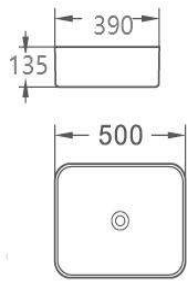

NOVA

Size: 590*365*100 MM
Above Counter Basin

LIBRA

Size 1: 410*410*150 MM
Size 2: 465*465*160 MM
Above Counter Basin

LEO

Size: 510*360*130 MM
Above Counter Basin

MONACO

Size 1: 480*345*140 MM
Size 2: 600*410*150 MM
Above Counter Basin

APIS

Size: 380*380*130 MM
Above Counter Basin

BOL with overflow

Size: 400*400*175 MM
Above Counter Basin

EUROPA

Size: 560*400*110 MM
Above Counter Basin

AJAX

Size: 415*415*125 MM
Above Counter Basin

AURE

Size: 300*300*115 MM
Above Counter Basin

IRIS

Size: 500*390*135 MM
Above Counter Basin

RODAS

Size: 420*420*120 MM
Above Counter Basin

ROUND

Size: 460*460*155 MM
Above Counter Basin

TEBAS

Size: 400*400*155 MM
Above Counter Basin

KEOPS

Size: 580*370*130 MM
Above Counter Basin

ARCAM

Size: 600*385*120 MM
Above Counter Basin

OVAL

Size: 410*330*145 MM
Above Counter Basin