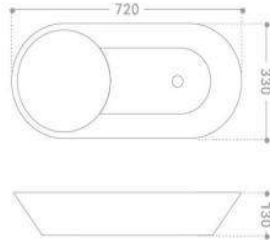

AURE

Size: 300*300*115 MM
Above Counter Basin

IRIS

Size: 500*390*135 MM
Above Counter Basin

RODAS

Size: 420*420*120 MM
Above Counter Basin

ROUND

Size: 460*460*155 MM
Above Counter Basin

ANUBIS

Size: 370*370*130 MM
Above Counter Basin

SIL

Size: 500*420*130 MM
Above Counter Basin

ESCA

Size: 560*420*145 MM
Above Counter Basin

EUME

Size: 420*420*130 MM
Above Counter Basin

VITO

Size: 405*405*285 MM
Above Counter Basin

FOGO/DALLAS

FOGO Size: 600*340*110 MM
DALLAS Size: 500*340*110 MM
Above Counter Basin

LENA

Size: 450*400*145 MM
Above Counter Basin

OBI

Size: 425*425*140 MM
Above Counter Basin

AMUR

Size: 500*395*145 MM
Above Counter Basin

BEIRA

Size: 505*400*145 MM
Above Counter Basin

276

Size: 720*330*130 MM
Above Counter Basin

275

Size 1: 505*360*150 MM
Size 2: 605*360*150 MM
Above Counter Basin