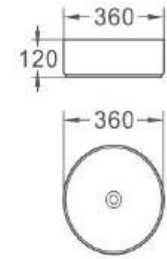

Size: 400*400*150 MM
Above Counter Basin

BOL W/O overflow-Brown

Size: 400*400*150 MM
Above Counter Basin

BOL W/O overflow-Bone

Size: 400*400*150 MM
Above Counter Basin

FIRENZE

Size: 400*400*150 MM
Above Counter Basin

GENOVA

Size: 400*400*150 MM
Above Counter Basin

BOL W/O overflow-M3

Size: 400*400*150 MM
Above Counter Basin

BOL W/O overflow-M4

Size: 400*400*150 MM
Above Counter Basin

DIPINTO

Size: 400*400*150 MM
Above Counter Basin

OSIRIS-Matte

Size: 360*360*120 MM
Above Counter Basin

OSIRIS-Matte White

Size: 360*360*120 MM
Above Counter Basin

OSIRIS-Light grey
Size: 360*360*120 MM
Above Counter Basin

OSIRIS-Dark grey
Size: 360*360*120 MM
Above Counter Basin

COPER
Size: 360*360*120 MM
Above Counter Basin

GARDA
Size: 360*360*120 MM
Above Counter Basin

CATAY
Size: 500*350*120 MM
Above Counter Basin

487

Size: 400*400*100 MM
Above Counter Basin

488

Size: 505*400*100 MM
Above Counter Basin