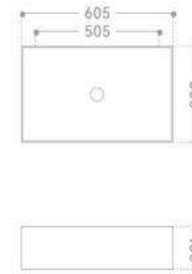

VITO

Size: 405*405*285 MM
Above Counter Basin

FOGO/DALLAS

FOGO Size: 600*340*110 MM
DALLAS Size: 500*340*110 MM
Above Counter Basin

LENA

Size: 450*400*145 MM
Above Counter Basin

OBI

Size: 425*425*140 MM
Above Counter Basin

AMUR

Size: 500*395*145 MM
Above Counter Basin

BEIRA

Size: 505*400*145 MM
Above Counter Basin

276

Size: 720*330*130 MM
Above Counter Basin

275

Size 1: 505*360*150 MM
Size 2: 605*360*150 MM
Above Counter Basin

269

Size: 550*380*150 MM
Above Counter Basin

4632

Size: 460*320*170 MM
Above Counter Basin

6035

Size: 600*350*140 MM
Above Counter Basin

AGNES

Size: 360*360*120 MM
Above Counter Basin

1039

Size: 360*360*120 MM
Above Counter Basin

381

Size: 390*390*150 MM
Above Counter Basin

657

Size: 590*400*220 MM
Above Counter Basin

HORUS

Size: 460*320*140 MM
Above Counter Basin