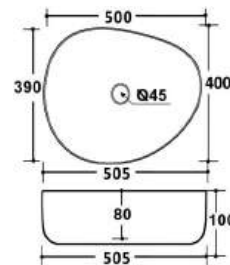

OSIRIS-Cyan Green
Size: 360*360*120 MM
Above Counter Basin

OSIRIS-Matte Black
Size: 360*360*120 MM
Above Counter Basin

OSIRIS-Matte Blue
Size: 360*360*120 MM
Above Counter Basin

COMO
Size: 360*360*120 MM
Above Counter Basin

COPER
Size: 360*360*120 MM
Above Counter Basin

GARDA
Size: 360*360*120 MM
Above Counter Basin

CATAY
Size: 500*350*120 MM
Above Counter Basin

487

Size: 400*400*100 MM
Above Counter Basin

488

Size: 505*400*100 MM
Above Counter Basin

489

Size: 655*400*100 MM
Above Counter Basin

BEMUS

Size: 700*430*115 MM
Wall hung basin

PICOLO LEFT/RIGHT

Size: 455*255*120 MM
Wall hung basin

NUMER

Size: 410*225*95 MM
Wall hung basin

3063

Size: 560*390*135 MM
Wall hung basin

DASHA

Size: 310*430*125 MM
Wall hung basin

457A

Size: 870*410*130 MM
Wall hung basin

701

Size: 420*420*380 MM
Wall hung basin