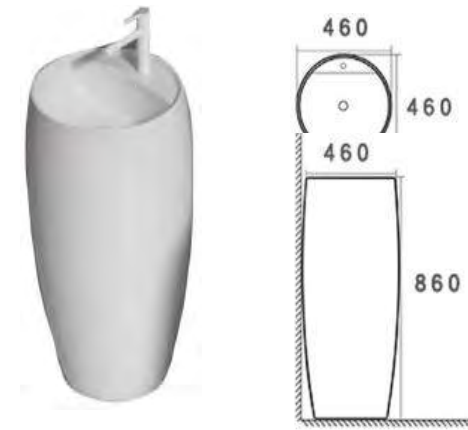

712

Size: 400*400*380 MM
Wall hung basin

714

Size: 400*400*380 MM
Wall hung basin

713

Size: 400*400*380 MM
Wall hung basin

723

Size: 400*400*380 MM
Wall hung basin

PIETRO

Size: 500*500*850 MM
Pedestal basin

NOA

Size: 400*400*835 MM
Pedestal basin

ROMA

Size: 470*470*830 MM
Pedestal basin

042A

Size: 450*450*920 MM
Pedestal basin

042B

Size: 450*450*920 MM
Pedestal basin

058A

Size: 430*430*875 MM
Pedestal basin

057A

Size: 460*460*860 MM
Pedestal basin

056B

Size: 400*400*870 MM
Pedestal basin

057B

Size: 460*460*860 MM
Pedestal basin

FOGO-M1

Size: 600*340*110 MM
Above Counter Basin

OSIRIS-M1

Size: 360*360*120 MM
Above Counter Basin

498-M1

Size: 420*420*140 MM
Above Counter Basin