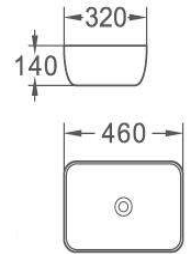

OSIRIS

Size: 360*360*120 MM
Above Counter Basin

BOL W/O overflow

Size: 400*400*150 MM
Above Counter Basin

STATE

Size: 360*360*120 MM
Above Counter Basin

FURNAS

Size: 500*380*135 MM
Above Counter Basin

SALOR

Size: 425*425*140 MM
Above Counter Basin

NALON NEGRO COBRE

Size: 460*320*140 MM

Above Counter

NALON NEGRO PLATA

Size: 460*320*140 MM

Above Counter

NALON

Size: 460*320*140 MM

Above Counter Basin

ORTA

Size: 460*320*140 MM

Above Counter Basin

ISEO

Size: 460*320*140 MM

Above Counter Basin

PRAGA

Size: 460*320*140 MM

Above Counter Basin

GIZA

Size: 460*320*140 MM

Above Counter Basin

BELICE