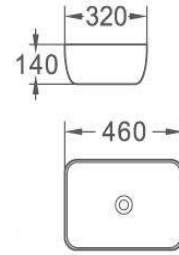

NALON

Size: 460*320*140 MM

Above Counter Basin

ORTA

Size: 460*320*140 MM

Above Counter Basin

ISEO

Size: 460*320*140 MM

Above Counter Basin

PRAGA

Size: 460*320*140 MM

Above Counter Basin

GIZA

Size: 460*320*140 MM

Above Counter Basin

BELICE

Size: 460*320*140 MM

Above Counter Basin

HOURS-M4

Size: 460*320*140 MM

Above Counter Basin

HOURS-M1

Size: 460*320*140 MM
Above Counter Basin

HOURS-M2

Size: 460*320*140 MM
Above Counter Basin

HOURS-M3

Size: 460*320*140 MM
Above Counter Basin

HOURS-M5

Size: 460*320*140 MM
Above Counter Basin

HOURS-M6

Size: 460*320*140 MM
Above Counter Basin

HOURS-M7