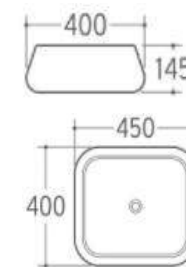

AURE

Size: 300*300*115 MM
Above Counter Basin

IRIS

Size: 500*390*135 MM
Above Counter Basin

RODAS

Size: 420*420*120 MM
Above Counter Basin

ROUND

Size: 460*460*155 MM
Above Counter Basin

ANUBIS

Size: 370*370*130 MM
Above Counter Basin

SIL

Size: 500*420*130 MM
Above Counter Basin

ESCA

Size: 560*420*145 MM
Above Counter Basin

EUME

Size: 420*420*130 MM
Above Counter Basin

VITO

Size: 405*405*285 MM
Above Counter Basin

FOGO/DALLAS

FOGO Size: 600*340*110 MM
DALLAS Size: 500*340*110 MM
Above Counter Basin

LENA

Size: 450*400*145 MM
Above Counter Basin

OBI

Size: 425*425*140 MM
Above Counter Basin

AMUR

Size: 500*395*145 MM
Above Counter Basin

BEIRA

Size: 505*400*145 MM
Above Counter Basin

276

Size: 720*330*130 MM
Above Counter Basin

275

Size 1: 505*360*150 MM
Size 2: 605*360*150 MM
Above Counter Basin