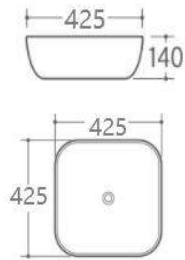

AURE

Size: 300*300*115 MM
Above Counter Basin

IRIS

Size: 500*390*135 MM
Above Counter Basin

RODAS

Size: 420*420*120 MM
Above Counter Basin

ROUND

Size: 460*460*155 MM
Above Counter Basin

ANUBIS

Size: 370*370*130 MM
Above Counter Basin

SIL

Size: 500*420*130 MM
Above Counter Basin

ESCA

Size: 560*420*145 MM
Above Counter Basin

EUME

Size: 420*420*130 MM
Above Counter Basin

VITO

Size: 405*405*285 MM
Above Counter Basin

FOGO/DALLAS

FOGO Size: 600*340*110 MM
DALLAS Size: 500*340*110 MM
Above Counter Basin

LENA

Size: 450*400*145 MM
Above Counter Basin

OBI

Size: 425*425*140 MM
Above Counter Basin

AMUR

Size: 500*395*145 MM
Above Counter Basin

BEIRA

Size: 505*400*145 MM
Above Counter Basin

276

Size: 720*330*130 MM
Above Counter Basin

275

Size 1: 505*360*150 MM
Size 2: 605*360*150 MM
Above Counter Basin