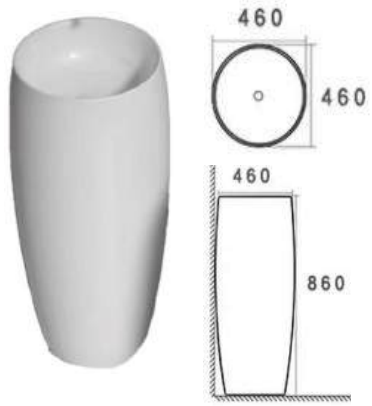

702

Size: 400*400*380 MM
Wall hung basin

703

Size: 400*400*380 MM
Wall hung basin

704

Size: 400*400*380 MM
Wall hung basin

722

Size: 400*400*380 MM
Wall hung basin

712

Size: 400*400*380 MM
Wall hung basin

714

Size: 400*400*380 MM
Wall hung basin

713

Size: 400*400*380 MM
Wall hung basin

723

Size: 400*400*380 MM
Wall hung basin

PIETRO

Size: 500*500*850 MM
Pedestal basin

NOA

Size: 400*400*835 MM
Pedestal basin

ROMA

Size: 470*470*830 MM
Pedestal basin

042A

Size: 450*450*920 MM
Pedestal basin

042B

Size: 450*450*920 MM
Pedestal basin

058A

Size: 430*430*875 MM
Pedestal basin

057A

Size: 460*460*860 MM
Pedestal basin

056B

Size: 400*400*870 MM
Pedestal basin