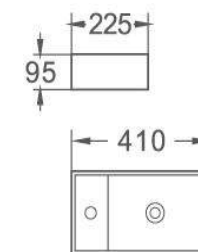

COPER
Size: 360*360*120 MM
Above Counter Basin

GARDA
Size: 360*360*120 MM
Above Counter Basin

CATAY
Size: 500*350*120 MM
Above Counter Basin

487

Size: 400*400*100 MM
Above Counter Basin

488

Size: 505*400*100 MM
Above Counter Basin

489

Size: 655*400*100 MM
Above Counter Basin

BEMUS

Size: 700*430*115 MM
Wall hung basin

PICOLO LEFT/RIGHT

Size: 455*255*120 MM
Wall hung basin

NUMER

Size: 410*225*95 MM
Wall hung basin

3063

Size: 560*390*135 MM
Wall hung basin

DASHA

Size: 310*430*125 MM
Wall hung basin

457A

Size: 870*410*130 MM
Wall hung basin

701

Size: 420*420*380 MM
Wall hung basin

702

Size: 400*400*380 MM
Wall hung basin

703

Size: 400*400*380 MM
Wall hung basin

704

Size: 400*400*380 MM
Wall hung basin

722

Size: 400*400*380 MM
Wall hung basin