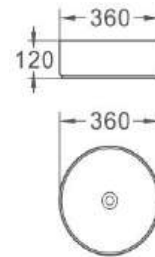

GENOVA

Size: 400*400*150 MM
Above Counter Basin

BOL W/O overflow-M3

Size: 400*400*150 MM
Above Counter Basin

BOL W/O overflow-M4

Size: 400*400*150 MM
Above Counter Basin

DIPINTO

Size: 400*400*150 MM
Above Counter Basin

OSIRIS-Cyan Green
Size: 360*360*120 MM
Above Counter Basin

OSIRIS-Matte Black
Size: 360*360*120 MM
Above Counter Basin

OSIRIS-Matte Blue
Size: 360*360*120 MM
Above Counter Basin

COMO
Size: 360*360*120 MM
Above Counter Basin

COPER
Size: 360*360*120 MM
Above Counter Basin

GARDA
Size: 360*360*120 MM
Above Counter Basin

CATAY
Size: 500*350*120 MM
Above Counter Basin

487

Size: 400*400*100 MM
Above Counter Basin

488

Size: 505*400*100 MM
Above Counter Basin

489

Size: 655*400*100 MM
Above Counter Basin

BEMUS

Size: 700*430*115 MM
Wall hung basin

PICOLO LEFT/RIGHT

Size: 455*255*120 MM
Wall hung basin

NUMER

Size: 410*225*95 MM
Wall hung basin