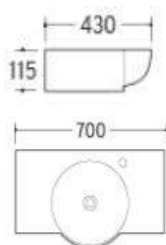

GENOVA

Size: 400*400*150 MM
Above Counter Basin

BOL W/O overflow-M3

Size: 400*400*150 MM
Above Counter Basin

BOL W/O overflow-M4

Size: 400*400*150 MM
Above Counter Basin

DIPINTO

Size: 400*400*150 MM
Above Counter Basin

COPER
Size: 360*360*120 MM
Above Counter Basin

GARDA
Size: 360*360*120 MM
Above Counter Basin

CATAY
Size: 500*350*120 MM
Above Counter Basin

487

Size: 400*400*100 MM
Above Counter Basin

488

Size: 505*400*100 MM
Above Counter Basin

489

Size: 655*400*100 MM
Above Counter Basin

BEMUS

Size: 700*430*115 MM
Wall hung basin

PICOLO LEFT/RIGHT

Size: 455*255*120 MM
Wall hung basin

NUMER

Size: 410*225*95 MM
Wall hung basin

3063

Size: 560*390*135 MM
Wall hung basin

DASHA

Size: 310*430*125 MM
Wall hung basin

457A

Size: 870*410*130 MM
Wall hung basin

701

Size: 420*420*380 MM
Wall hung basin