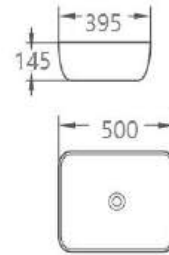

APIS

Size: 380*380*130 MM
Above Counter Basin

BOL with overflow

Size: 400*400*175 MM
Above Counter Basin

EUROPA

Size: 560*400*110 MM
Above Counter Basin

AJAX

Size: 415*415*125 MM
Above Counter Basin

ANUBIS

Size: 370*370*130 MM
Above Counter Basin

SIL

Size: 500*420*130 MM
Above Counter Basin

ESCA

Size: 560*420*145 MM
Above Counter Basin

EUME

Size: 420*420*130 MM
Above Counter Basin

VITO

Size: 405*405*285 MM
Above Counter Basin

FOGO/DALLAS

FOGO Size: 600*340*110 MM
DALLAS Size: 500*340*110 MM
Above Counter Basin

LENA

Size: 450*400*145 MM
Above Counter Basin

OBI

Size: 425*425*140 MM
Above Counter Basin

AMUR

Size: 500*395*145 MM
Above Counter Basin

BEIRA

Size: 505*400*145 MM
Above Counter Basin

276

Size: 720*330*130 MM
Above Counter Basin

275

Size 1: 505*360*150 MM
Size 2: 605*360*150 MM
Above Counter Basin