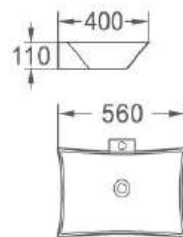

NOVA

Size: 590*365*100 MM
Above Counter Basin

LIBRA

Size 1: 410*410*150 MM
Size 2: 465*465*160 MM
Above Counter Basin

LEO

Size: 510*360*130 MM
Above Counter Basin

MONACO

Size 1: 480*345*140 MM
Size 2: 600*410*150 MM
Above Counter Basin

APIS

Size: 380*380*130 MM
Above Counter Basin

BOL with overflow

Size: 400*400*175 MM
Above Counter Basin

EUROPA

Size: 560*400*110 MM
Above Counter Basin

AJAX

Size: 415*415*125 MM
Above Counter Basin

AURE

Size: 300*300*115 MM
Above Counter Basin

IRIS

Size: 500*390*135 MM
Above Counter Basin

RODAS

Size: 420*420*120 MM
Above Counter Basin

ROUND

Size: 460*460*155 MM
Above Counter Basin

SALOR

Size: 425*425*140 MM
Above Counter Basin

NALON NEGRO COBRE

Size: 460*320*140 MM

Above Counter

NALON NEGRO PLATA

Size: 460*320*140 MM

Above Counter