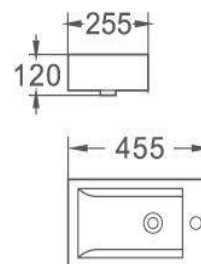

GENOVA

Size: 400*400*150 MM
Above Counter Basin

BOL W/O overflow-M3

Size: 400*400*150 MM
Above Counter Basin

BOL W/O overflow-M4

Size: 400*400*150 MM
Above Counter Basin

DIPINTO

Size: 400*400*150 MM
Above Counter Basin

COPER
Size: 360*360*120 MM
Above Counter Basin

GARDA
Size: 360*360*120 MM
Above Counter Basin

CATAY
Size: 500*350*120 MM
Above Counter Basin

487

Size: 400*400*100 MM
Above Counter Basin

488

Size: 505*400*100 MM
Above Counter Basin

489

Size: 655*400*100 MM
Above Counter Basin

BEMUS

Size: 700*430*115 MM
Wall hung basin

PICOLO LEFT/RIGHT

Size: 455*255*120 MM
Wall hung basin

NUMER

Size: 410*225*95 MM
Wall hung basin

3063

Size: 560*390*135 MM
Wall hung basin

DASHA

Size: 310*430*125 MM
Wall hung basin

457A

Size: 870*410*130 MM
Wall hung basin

701

Size: 420*420*380 MM
Wall hung basin