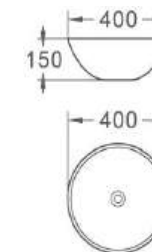

Size: 460*320*140 MM
Above Counter Basin

HOURS-M3

Size: 460*320*140 MM
Above Counter Basin

HOURS-M5

Size: 460*320*140 MM
Above Counter Basin

HOURS-M6

Size: 460*320*140 MM
Above Counter Basin

HOURS-M7

Size: 460*320*140 MM
Above Counter Basin

**BOL W/O overflow-
Light Grey**

Size: 400*400*150 MM
Above Counter Basin

**BOL W/O overflow-
Matte Green**

Size: 400*400*150 MM
Above Counter Basin

**BOL W/O overflow-
Matte Pink**

Size: 400*400*150 MM
Above Counter Basin

BOL W/O overflow-Brown

Size: 400*400*150 MM
Above Counter Basin

BOL W/O overflow-Bone

Size: 400*400*150 MM
Above Counter Basin

FIRENZE

Size: 400*400*150 MM
Above Counter Basin

GENOVA

Size: 400*400*150 MM
Above Counter Basin

BOL W/O overflow-M3

Size: 400*400*150 MM
Above Counter Basin

BOL W/O overflow-M4

Size: 400*400*150 MM
Above Counter Basin

DIPINTO

Size: 400*400*150 MM
Above Counter Basin