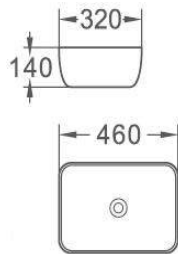

AMUR

Size: 500*395*145 MM
Above Counter Basin

BEIRA

Size: 505*400*145 MM
Above Counter Basin

276

Size: 720*330*130 MM
Above Counter Basin

275

Size 1: 505*360*150 MM
Size 2: 605*360*150 MM
Above Counter Basin

1039

Size: 360*360*120 MM
Above Counter Basin

381

Size: 390*390*150 MM
Above Counter Basin

657

Size: 590*400*220 MM
Above Counter Basin

HORUS

Size: 460*320*140 MM
Above Counter Basin

OSIRIS

Size: 360*360*120 MM
Above Counter Basin

BOL W/O overflow

Size: 400*400*150 MM
Above Counter Basin

STATE

Size: 360*360*120 MM
Above Counter Basin

FURNAS

Size: 500*380*135 MM
Above Counter Basin

SALOR

Size: 425*425*140 MM
Above Counter Basin

NALON NEGRO COBRE

Size: 460*320*140 MM

Above Counter

NALON NEGRO PLATA

Size: 460*320*140 MM

Above Counter