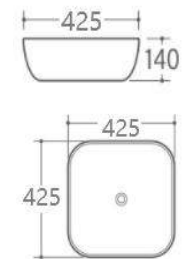

1039

Size: 360*360*120 MM
Above Counter Basin

381

Size: 390*390*150 MM
Above Counter Basin

657

Size: 590*400*220 MM
Above Counter Basin

HORUS

Size: 460*320*140 MM
Above Counter Basin

OSIRIS

Size: 360*360*120 MM
Above Counter Basin

BOL W/O overflow

Size: 400*400*150 MM
Above Counter Basin

STATE

Size: 360*360*120 MM
Above Counter Basin

FURNAS

Size: 500*380*135 MM
Above Counter Basin

SALOR

Size: 425*425*140 MM
Above Counter Basin

NALON NEGRO COBRE

Size: 460*320*140 MM

Above Counter

NALON NEGRO PLATA

Size: 460*320*140 MM

Above Counter

NALON

Size: 460*320*140 MM

Above Counter Basin

ORTA

Size: 460*320*140 MM

Above Counter Basin

ISEO

Size: 460*320*140 MM