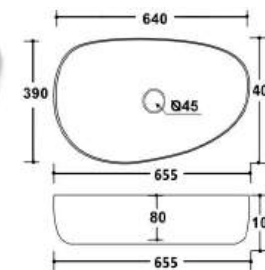

OSIRIS-Cyan Green
Size: 360*360*120 MM
Above Counter Basin

OSIRIS-Matte Black
Size: 360*360*120 MM
Above Counter Basin

OSIRIS-Matte Blue
Size: 360*360*120 MM
Above Counter Basin

COMO
Size: 360*360*120 MM
Above Counter Basin

COPER
Size: 360*360*120 MM
Above Counter Basin

GARDA
Size: 360*360*120 MM
Above Counter Basin

CATAY
Size: 500*350*120 MM
Above Counter Basin

487

Size: 400*400*100 MM
Above Counter Basin

488

Size: 505*400*100 MM
Above Counter Basin

489

Size: 655*400*100 MM
Above Counter Basin

BEMUS

Size: 700*430*115 MM
Wall hung basin

PICOLO LEFT/RIGHT

Size: 455*255*120 MM
Wall hung basin

NUMER

Size: 410*225*95 MM
Wall hung basin

3063

Size: 560*390*135 MM
Wall hung basin

DASHA

Size: 310*430*125 MM
Wall hung basin

457A

Size: 870*410*130 MM
Wall hung basin

701

Size: 420*420*380 MM
Wall hung basin