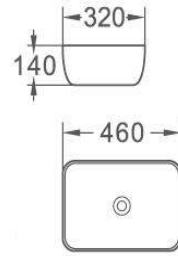

NALON

Size: 460*320*140 MM

Above Counter Basin

ORTA

Size: 460*320*140 MM

Above Counter Basin

ISEO

Size: 460*320*140 MM

Above Counter Basin

PRAGA

Size: 460*320*140 MM

Above Counter Basin

GIZA

Size: 460*320*140 MM

Above Counter Basin

BELICE

Size: 460*320*140 MM

Above Counter Basin

HOURS-M4

Size: 460*320*140 MM

Above Counter Basin

HOURS-M1

Size: 460*320*140 MM
Above Counter Basin

HOURS-M2

Size: 460*320*140 MM
Above Counter Basin

HOURS-M3

Size: 460*320*140 MM
Above Counter Basin

HOURS-M5

Size: 460*320*140 MM
Above Counter Basin

HOURS-M6

Size: 460*320*140 MM
Above Counter Basin

HOURS-M7