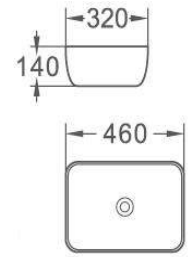

1039

Size: 360*360*120 MM
Above Counter Basin

381

Size: 390*390*150 MM
Above Counter Basin

657

Size: 590*400*220 MM
Above Counter Basin

HORUS

Size: 460*320*140 MM
Above Counter Basin

OSIRIS

Size: 360*360*120 MM
Above Counter Basin

BOL W/O overflow

Size: 400*400*150 MM
Above Counter Basin

STATE

Size: 360*360*120 MM
Above Counter Basin

FURNAS

Size: 500*380*135 MM
Above Counter Basin

SALOR

Size: 425*425*140 MM
Above Counter Basin

NALON NEGRO COBRE

Size: 460*320*140 MM

Above Counter

NALON NEGRO PLATA

Size: 460*320*140 MM

Above Counter

NALON

Size: 460*320*140 MM

Above Counter Basin

ORTA

Size: 460*320*140 MM

Above Counter Basin

ISEO

Size: 460*320*140 MM