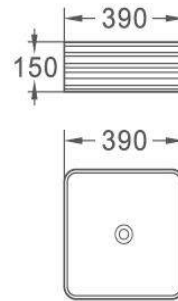

AMUR

Size: 500*395*145 MM
Above Counter Basin

BEIRA

Size: 505*400*145 MM
Above Counter Basin

276

Size: 720*330*130 MM
Above Counter Basin

275

Size 1: 505*360*150 MM
Size 2: 605*360*150 MM
Above Counter Basin

269

Size: 550*380*150 MM
Above Counter Basin

4632

Size: 460*320*170 MM
Above Counter Basin

6035

Size: 600*350*140 MM
Above Counter Basin

AGNES

Size: 360*360*120 MM
Above Counter Basin

1039

Size: 360*360*120 MM
Above Counter Basin

381

Size: 390*390*150 MM
Above Counter Basin

657

Size: 590*400*220 MM
Above Counter Basin

HORUS

Size: 460*320*140 MM
Above Counter Basin

SALOR

Size: 425*425*140 MM
Above Counter Basin

NALON NEGRO COBRE

Size: 460*320*140 MM

Above Counter

NALON NEGRO PLATA

Size: 460*320*140 MM

Above Counter