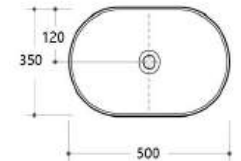

GENOVA

Size: 400*400*150 MM
Above Counter Basin

BOL W/O overflow-M3

Size: 400*400*150 MM
Above Counter Basin

BOL W/O overflow-M4

Size: 400*400*150 MM
Above Counter Basin

DIPINTO

Size: 400*400*150 MM
Above Counter Basin

OSIRIS-Matte

Size: 360*360*120 MM
Above Counter Basin

OSIRIS-Matte White

Size: 360*360*120 MM
Above Counter Basin

OSIRIS-Light grey
Size: 360*360*120 MM
Above Counter Basin

OSIRIS-Dark grey
Size: 360*360*120 MM
Above Counter Basin

OSIRIS-Cyan Green
Size: 360*360*120 MM
Above Counter Basin

OSIRIS-Matte Black
Size: 360*360*120 MM
Above Counter Basin

OSIRIS-Matte Blue
Size: 360*360*120 MM
Above Counter Basin

COMO
Size: 360*360*120 MM
Above Counter Basin

COPER
Size: 360*360*120 MM
Above Counter Basin

GARDA
Size: 360*360*120 MM
Above Counter Basin

CATAY
Size: 500*350*120 MM
Above Counter Basin

487

Size: 400*400*100 MM
Above Counter Basin

488

Size: 505*400*100 MM
Above Counter Basin