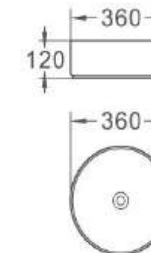

Size: 460*320*140 MM
Above Counter Basin

HOURS-M3

Size: 460*320*140 MM
Above Counter Basin

HOURS-M5

Size: 460*320*140 MM
Above Counter Basin

HOURS-M6

Size: 460*320*140 MM
Above Counter Basin

HOURS-M7

Size: 400*400*150 MM
Above Counter Basin

BOL W/O overflow-Brown

Size: 400*400*150 MM
Above Counter Basin

BOL W/O overflow-Bone

Size: 400*400*150 MM
Above Counter Basin

FIRENZE

Size: 400*400*150 MM
Above Counter Basin

GENOVA

Size: 400*400*150 MM
Above Counter Basin

BOL W/O overflow-M3

Size: 400*400*150 MM
Above Counter Basin

BOL W/O overflow-M4

Size: 400*400*150 MM
Above Counter Basin

DIPINTO

Size: 400*400*150 MM
Above Counter Basin

OSIRIS-Matte

Size: 360*360*120 MM
Above Counter Basin

OSIRIS-Matte White

Size: 360*360*120 MM
Above Counter Basin

OSIRIS-Light grey
Size: 360*360*120 MM
Above Counter Basin

OSIRIS-Dark grey
Size: 360*360*120 MM
Above Counter Basin