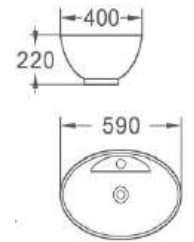

VITO

Size: 405*405*285 MM
Above Counter Basin

FOGO/DALLAS

FOGO Size: 600*340*110 MM
DALLAS Size: 500*340*110 MM
Above Counter Basin

LENA

Size: 450*400*145 MM
Above Counter Basin

OBI

Size: 425*425*140 MM
Above Counter Basin

AMUR

Size: 500*395*145 MM
Above Counter Basin

BEIRA

Size: 505*400*145 MM
Above Counter Basin

276

Size: 720*330*130 MM
Above Counter Basin

275

Size 1: 505*360*150 MM
Size 2: 605*360*150 MM
Above Counter Basin

269

Size: 550*380*150 MM
Above Counter Basin

4632

Size: 460*320*170 MM
Above Counter Basin

6035

Size: 600*350*140 MM
Above Counter Basin

AGNES

Size: 360*360*120 MM
Above Counter Basin

1039

Size: 360*360*120 MM
Above Counter Basin

381

Size: 390*390*150 MM
Above Counter Basin

657

Size: 590*400*220 MM
Above Counter Basin

HORUS

Size: 460*320*140 MM
Above Counter Basin