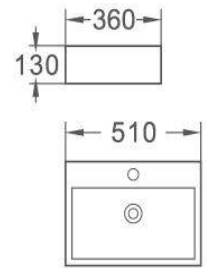

NOVA

Size: 590*365*100 MM
Above Counter Basin

LIBRA

Size 1: 410*410*150 MM
Size 2: 465*465*160 MM
Above Counter Basin

LEO

Size: 510*360*130 MM
Above Counter Basin

MONACO

Size 1: 480*345*140 MM
Size 2: 600*410*150 MM
Above Counter Basin

APIS

Size: 380*380*130 MM
Above Counter Basin

BOL with overflow

Size: 400*400*175 MM
Above Counter Basin

EUROPA

Size: 560*400*110 MM
Above Counter Basin

AJAX

Size: 415*415*125 MM
Above Counter Basin

AURE

Size: 300*300*115 MM
Above Counter Basin

IRIS

Size: 500*390*135 MM
Above Counter Basin

RODAS

Size: 420*420*120 MM
Above Counter Basin

ROUND

Size: 460*460*155 MM
Above Counter Basin

SALOR

Size: 425*425*140 MM
Above Counter Basin

NALON NEGRO COBRE

Size: 460*320*140 MM

Above Counter

NALON NEGRO PLATA

Size: 460*320*140 MM

Above Counter