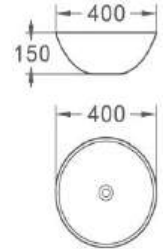

Size: 460*320*140 MM
Above Counter Basin

HOURS-M3

Size: 460*320*140 MM
Above Counter Basin

HOURS-M5

Size: 460*320*140 MM
Above Counter Basin

HOURS-M6

Size: 460*320*140 MM
Above Counter Basin

HOURS-M7

Size: 460*320*140 MM
Above Counter Basin

**BOL W/O overflow-
Light Grey**

Size: 400*400*150 MM
Above Counter Basin

**BOL W/O overflow-
Matte Green**

Size: 400*400*150 MM
Above Counter Basin

**BOL W/O overflow-
Matte Pink**

Size: 400*400*150 MM
Above Counter Basin

BOL W/O overflow-Brown

Size: 400*400*150 MM
Above Counter Basin

BOL W/O overflow-Bone

Size: 400*400*150 MM
Above Counter Basin

FIRENZE

Size: 400*400*150 MM
Above Counter Basin

GENOVA

Size: 400*400*150 MM
Above Counter Basin

BOL W/O overflow-M3

Size: 400*400*150 MM
Above Counter Basin

BOL W/O overflow-M4

Size: 400*400*150 MM
Above Counter Basin

DIPINTO

Size: 400*400*150 MM
Above Counter Basin