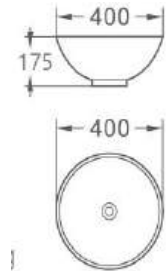

NOVA

Size: 590*365*100 MM
Above Counter Basin

LIBRA

Size 1: 410*410*150 MM
Size 2: 465*465*160 MM
Above Counter Basin

LEO

Size: 510*360*130 MM
Above Counter Basin

MONACO

Size 1: 480*345*140 MM
Size 2: 600*410*150 MM
Above Counter Basin

APIS

Size: 380*380*130 MM
Above Counter Basin

BOL with overflow

Size: 400*400*175 MM
Above Counter Basin

EUROPA

Size: 560*400*110 MM
Above Counter Basin

AJAX

Size: 415*415*125 MM
Above Counter Basin

AURE

Size: 300*300*115 MM
Above Counter Basin

IRIS

Size: 500*390*135 MM
Above Counter Basin

RODAS

Size: 420*420*120 MM
Above Counter Basin

ROUND

Size: 460*460*155 MM
Above Counter Basin

SALOR

Size: 425*425*140 MM
Above Counter Basin

NALON NEGRO COBRE

Size: 460*320*140 MM

Above Counter

NALON NEGRO PLATA

Size: 460*320*140 MM

Above Counter