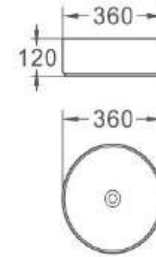

OSIRIS-Matte Blue
Size: 360*360*120 MM
Above Counter Basin