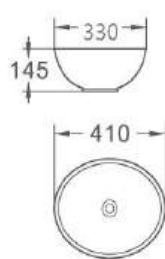

APIS

Size: 380*380*130 MM
Above Counter Basin

BOL with overflow

Size: 400*400*175 MM
Above Counter Basin

EUROPA

Size: 560*400*110 MM
Above Counter Basin

AJAX

Size: 415*415*125 MM
Above Counter Basin

AURE

Size: 300*300*115 MM
Above Counter Basin

IRIS

Size: 500*390*135 MM
Above Counter Basin

RODAS

Size: 420*420*120 MM
Above Counter Basin

ROUND

Size: 460*460*155 MM
Above Counter Basin

TEBAS

Size: 400*400*155 MM
Above Counter Basin

KEOPS

Size: 580*370*130 MM
Above Counter Basin

ARCAM

Size: 600*385*120 MM
Above Counter Basin

OVAL

Size: 410*330*145 MM
Above Counter Basin

ANUBIS

Size: 370*370*130 MM
Above Counter Basin

SIL

Size: 500*420*130 MM
Above Counter Basin

ESCA

Size: 560*420*145 MM
Above Counter Basin

EUME

Size: 420*420*130 MM
Above Counter Basin