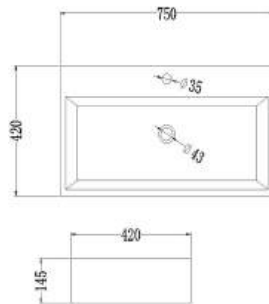

GEMINI

Size: 750*420*145 MM
Above Counter Basin