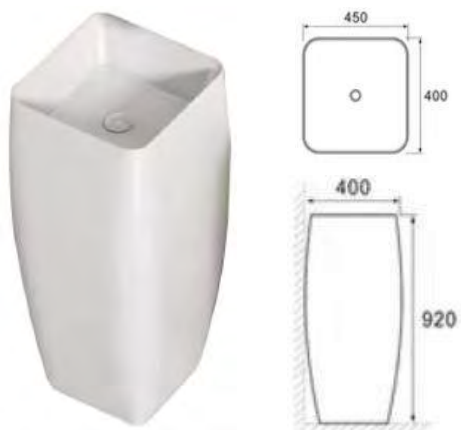

702

Size: 400*400*380 MM
Wall hung basin

703

Size: 400*400*380 MM
Wall hung basin

704

Size: 400*400*380 MM
Wall hung basin

722

Size: 400*400*380 MM
Wall hung basin

712

Size: 400*400*380 MM
Wall hung basin

714

Size: 400*400*380 MM
Wall hung basin

713

Size: 400*400*380 MM
Wall hung basin

723

Size: 400*400*380 MM
Wall hung basin

PIETRO

Size: 500*500*850 MM
Pedestal basin

NOA

Size: 400*400*835 MM
Pedestal basin

ROMA

Size: 470*470*830 MM
Pedestal basin

042A

Size: 450*450*920 MM
Pedestal basin

042B

Size: 450*450*920 MM
Pedestal basin

058A

Size: 430*430*875 MM
Pedestal basin

057A

Size: 460*460*860 MM
Pedestal basin

056B

Size: 400*400*870 MM
Pedestal basin