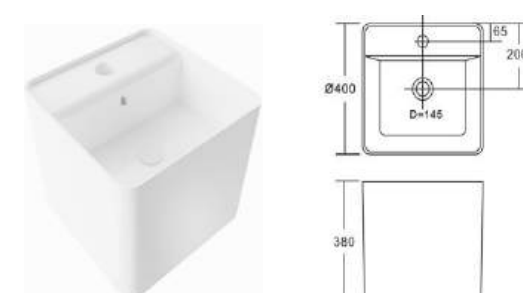

702

Size: 400*400*380 MM
Wall hung basin

703

Size: 400*400*380 MM
Wall hung basin

704

Size: 400*400*380 MM
Wall hung basin

722

Size: 400*400*380 MM
Wall hung basin

712

Size: 400*400*380 MM
Wall hung basin

714

Size: 400*400*380 MM
Wall hung basin

713

Size: 400*400*380 MM
Wall hung basin

723

Size: 400*400*380 MM
Wall hung basin

PIETRO

Size: 500*500*850 MM
Pedestal basin

NOA

Size: 400*400*835 MM
Pedestal basin

ROMA

Size: 470*470*830 MM
Pedestal basin

042A

Size: 450*450*920 MM
Pedestal basin