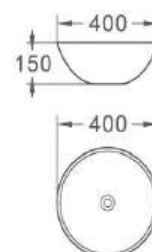

Size: 460*320*140 MM
Above Counter Basin

HOURS-M3

Size: 460*320*140 MM
Above Counter Basin

HOURS-M5

Size: 460*320*140 MM
Above Counter Basin

HOURS-M6

Size: 460*320*140 MM
Above Counter Basin

HOURS-M7

Size: 460*320*140 MM
Above Counter Basin

**BOL W/O overflow-
Light Grey**

Size: 400*400*150 MM
Above Counter Basin

**BOL W/O overflow-
Matte Green**

Size: 400*400*150 MM
Above Counter Basin

**BOL W/O overflow-
Matte Pink**

Size: 400*400*150 MM
Above Counter Basin

BOL W/O overflow-Brown

Size: 400*400*150 MM
Above Counter Basin

BOL W/O overflow-Bone

Size: 400*400*150 MM
Above Counter Basin

FIRENZE

Size: 400*400*150 MM
Above Counter Basin

GENOVA

Size: 400*400*150 MM
Above Counter Basin

BOL W/O overflow-M3

Size: 400*400*150 MM
Above Counter Basin

BOL W/O overflow-M4

Size: 400*400*150 MM
Above Counter Basin

DIPINTO

Size: 400*400*150 MM
Above Counter Basin