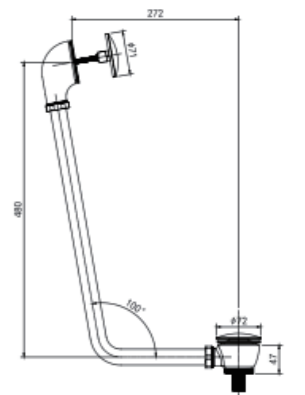

DOMO 047

Description: Bathtub Drain
Material: Brass