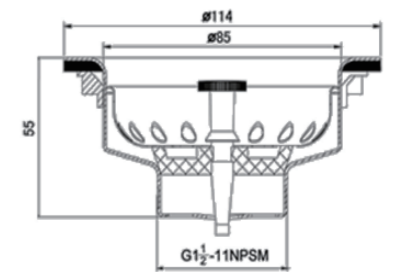

DOMO 038

Description: Floor drain
Material: SS304 ,ABS ,PVC body
Water flow: 80L/min

DOMO 061

Description: SINK drain
Material: SS304 PVC body
Water flow: 80L/min

DOMO 039

Description: Floor drain
Material: SS304 body
Water flow: 80L/min

DOMO 062

Description: SINK drain
Material: SS 304
Size:outlet Φ 47mm
Hole size: 114 mm

DOMO 040

Description: Floor drain
Material: PP, SS304 body
Water flow: 80L/min

DOMO 041

Description: Floor drain
Material: SS304 body