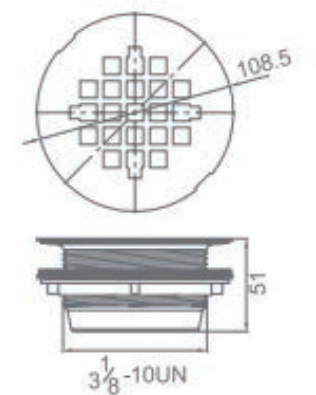

Description: Shower tray drain
Material: brass body
water flow: 80 L/min