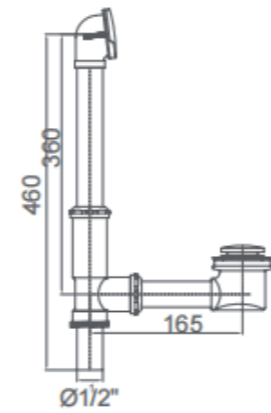

Description: Shower tray drain
 Material: PP body
 Size: outlet Φ 54mm
 Hole size: 192*50mm
 Installing height: 60mm
 Water flow: 60L/min
 Water seal: 40mm

DOMO 021

Description: Shower tray drain
Material: PP body

DOMO 026

Description: Shower tray drain
Material: PP body
Hole size: 90 mm

DOMO 022

Description: Shower tray drain
Material: PP body
Hole size: 90 mm

DOMO 027

Description: Shower tray drain
Material: PVC body
Size: outlet $\Phi 64.5$ mm
Hole size: 114 mm
Installing height: 83mm
water flow: 24L/min
water seal: 50mm

DOMO 039

Description: Floor drain
Material: SS304 body
Water flow: 80L/min

DOMO 062

Description: SINK drain
Material: SS 304
Size:outlet Φ 47mm
Hole size: 114 mm

DOMO 040

Description: Floor drain
Material: PP, SS304 body
Water flow: 80L/min

DOMO 041

Description: Floor drain
Material: SS304 body

DOMO 042

Description: Bathtub Drain
Material: Brass body, zinc alloy handle

DOMO 046

Description: Bathtub Drain
Material: Brass body, zinc alloy handle