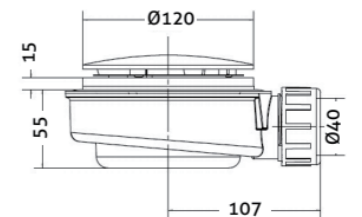

CE

DOMO 001

Description: Shower tray drain
Material: PP body
Fixed ring: 304ss,POM
Size: outlet Φ 40mm
Hole size: 90mm
Installing height: 55mm
Water flow: 60L/min
Water seal: 35mm

CE

DOMO 002

Description: Shower tray drain
Material: ABS cover PP body
Fixed ring: 304ss,POM
Size: outlet Φ 54mm
Hole size: 90mm
Installing height: 60mm
Water flow: 47L/min
Water seal: 35mm

CE

DOMO 003

Description: Shower tray drain
Material: ABS cover PP body
Fixed ring: 304ss,POM
Size: outlet Φ 40mm
Hole size: 90mm
Installing height: 55mm
Water flow: 60L/min
Water seal: 35mm

CE

DOMO 004

Description: Shower tray drain
Material: PP body
Fixed ring: 304ss,POM
Size: outlet Φ 54mm
Hole size: 90mm
Installing height: 60mm
Water flow: 47L/min
Water seal: 35mm

CE

DOMO 005

Description: Shower tray drain
 Material: PP body
 Fixed ring: 304ss,POM
 Size: outlet Φ 54mm
 Hole size: 90mm
 Installing height: 55mm
 Water flow: 60L/min
 Water seal: 35mm

CE

DOMO 009

Description: Shower tray drain
 Material: PP body
 Fixed ring: 304ss
 Size: outlet Φ 55mm
 Hole size: 60mm
 Installing height: 80mm
 Water flow: 42L/min
 Water seal: 35mm

CE

DOMO 006

Description: Shower tray drain
 Material: PP body
 Fixed ring: 304ss,POM
 Size: outlet Φ 54mm
 Hole size: 90mm
 Installing height: 95mm
 Water flow: 60L/min
 Water seal: 35mm

CE

DOMO 010

Description: Shower tray drain
 Material: PP body
 Size: outlet Φ 54mm
 Hole size: 238*40mm
 Installing height: 65mm
 Water flow: 60L/min
 Water seal: 35mm