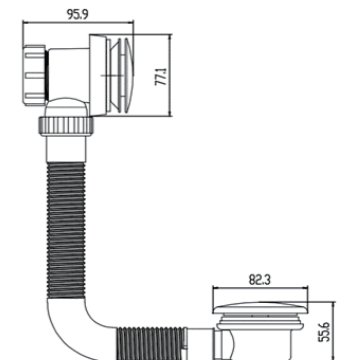

Description: Shower tray drain
 Material: PP body
 Size: outlet Φ 54mm
 Hole size: 192*50mm
 Installing height: 60mm
 Water flow: 60L/min
 Water seal: 40mm

DOMO 021

Description: Shower tray drain
Material: PP body

DOMO 026

Description: Shower tray drain
Material: PP body
Hole size: 90 mm

DOMO 022

Description: Shower tray drain
Material: PP body
Hole size: 90 mm

DOMO 027

Description: Shower tray drain
Material: PVC body
Size: outlet $\Phi 64.5$ mm
Hole size: 114 mm
Installing height: 83mm
water flow: 24L/min
water seal: 50mm

Brass p-tube for bathtub

DOMO 045

Description: Floor drain
Material: SS304 body

DOMO 049

Description: Bathtub Drain
Material: zinc alloy plug, ABS handle

DOMO 058

Description: Bathtub
Material: Brass plug

DOMO 059

Description: Bathtub Drain
Material: Brass plug, SS304 handle

DOMO WORKSHOP