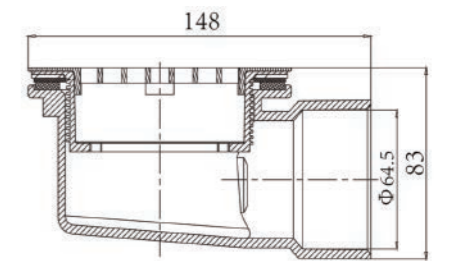

CE

DOMO 008

Description: Shower tray drain
 Material: ABS cover PP body
 Fixed ring: 304ss,POM
 Size: outlet Φ 54mm
 Hole size: 90mm
 Installing height: 44mm
 Water flow: 26L/min
 Water seal: 25mm

CE

DOMO 012

Description: Shower tray drain
 Material: PP body
 Size: outlet Φ 54mm
 Hole size: 192*50mm
 Installing height: 60mm
 Water flow: 60L/min
 Water seal: 40mm

DOMO 021

Description: Shower tray drain
Material: PP body

DOMO 026

Description: Shower tray drain
Material: PP body
Hole size: 90 mm

DOMO 022

Description: Shower tray drain
Material: PP body
Hole size: 90 mm

DOMO 027

Description: Shower tray drain
Material: PVC body
Size: outlet $\Phi 64.5$ mm
Hole size: 114 mm
Installing height: 83mm
water flow: 24L/min
water seal: 50mm

DOMO 023

Description: Shower tray drain
Material: PP body
Hole size: 90 mm

DOMO 028

Description: Shower tray drain
Material: PVC body
Water flow: 80 L/min

DOMO 025

Description: Shower tray drain
Material: PP body
Hole size: 90 mm