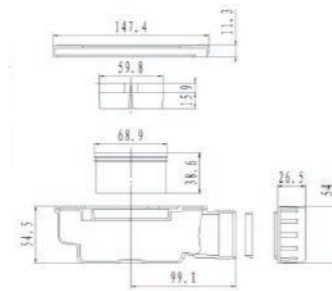

CE

DOMO 003

Description: Shower tray drain
Material: ABS cover PP body
Fixed ring: 304ss,POM
Size: outlet Φ 40mm
Hole size: 90mm
Installing height: 55mm
Water flow: 60L/min
Water seal: 35mm

CE

DOMO 004

Description: Shower tray drain
Material: PP body
Fixed ring: 304ss,POM
Size: outlet Φ 54mm
Hole size: 90mm
Installing height: 60mm
Water flow: 47L/min
Water seal: 35mm

CE

DOMO 005

Description: Shower tray drain
 Material: PP body
 Fixed ring: 304ss,POM
 Size: outlet Φ 54mm
 Hole size: 90mm
 Installing height: 55mm
 Water flow: 60L/min
 Water seal: 35mm

CE

DOMO 009

Description: Shower tray drain
 Material: PP body
 Fixed ring: 304ss
 Size: outlet Φ 55mm
 Hole size: 60mm
 Installing height: 80mm
 Water flow: 42L/min
 Water seal: 35mm

CE

DOMO 006

Description: Shower tray drain
 Material: PP body
 Fixed ring: 304ss,POM
 Size: outlet Φ 54mm
 Hole size: 90mm
 Installing height: 95mm
 Water flow: 60L/min
 Water seal: 35mm

CE

DOMO 010

Description: Shower tray drain
 Material: PP body
 Size: outlet Φ 54mm
 Hole size: 238*40mm
 Installing height: 65mm
 Water flow: 60L/min
 Water seal: 35mm

Description: Shower tray drain
 Material: PP body
 Size: outlet Φ 54mm
 Hole size: 192*50mm
 Installing height: 60mm
 Water flow: 60L/min
 Water seal: 40mm

DOMO 021

Description: Shower tray drain
Material: PP body