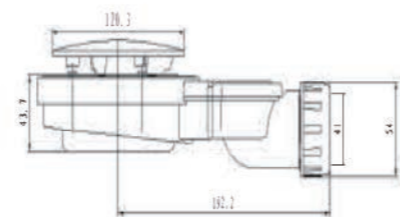

CE

DOMO 006

Description: Shower tray drain
 Material: PP body
 Fixed ring: 304ss,POM
 Size: outlet Φ 54mm
 Hole size: 90mm
 Installing height: 95mm
 Water flow: 60L/min
 Water seal: 35mm

CE

DOMO 010

Description: Shower tray drain
 Material: PP body
 Size: outlet Φ 54mm
 Hole size: 238*40mm
 Installing height: 65mm
 Water flow: 60L/min
 Water seal: 35mm

CE

DOMO 007

Description: Shower tray drain
 Material: PP body
 Fixed ring: 304ss,POM
 Size: outlet Φ 54mm
 Hole size: 90mm
 Installing height: 55mm
 Water flow: 60L/min
 Water seal: 35mm

CE

DOMO 011

Description: Shower tray drain
 Material: PP body
 Size: outlet Φ 45mm
 Hole size: 90mm
 Installing height: 57mm
 Water flow: 60L/min
 Water seal: 43mm

CE

DOMO 008

Description: Shower tray drain
 Material: ABS cover PP body
 Fixed ring: 304ss,POM
 Size: outlet Φ 54mm
 Hole size: 90mm
 Installing height: 44mm
 Water flow: 26L/min
 Water seal: 25mm

CE

DOMO 012

Description: Shower tray drain
 Material: PP body
 Size: outlet Φ 54mm
 Hole size: 192*50mm
 Installing height: 60mm
 Water flow: 60L/min
 Water seal: 40mm

DOMO 021

Description: Shower tray drain
Material: PP body