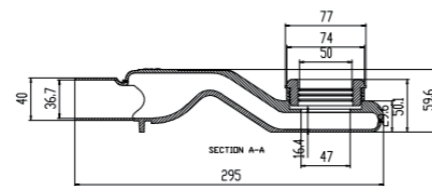

Description: Shower tray drain
 Material: PP body
 Size: outlet Φ 54mm
 Hole size: 192*50mm
 Installing height: 60mm
 Water flow: 60L/min
 Water seal: 40mm

DOMO 021

Description: Shower tray drain
Material: PP body

DOMO 026

Description: Shower tray drain
Material: PP body
Hole size: 90 mm

DOMO 022

Description: Shower tray drain
Material: PP body
Hole size: 90 mm

DOMO 027

Description: Shower tray drain
Material: PVC body
Size: outlet $\Phi 64.5$ mm
Hole size: 114 mm
Installing height: 83mm
water flow: 24L/min
water seal: 50mm

DOMO 023

Description: Shower tray drain
Material: PP body
Hole size: 90 mm

DOMO 028

Description: Shower tray drain
Material: PVC body
Water flow: 80 L/min

DOMO 025

Description: Shower tray drain
Material: PP body
Hole size: 90 mm

DOMO 039

Description: Floor drain
Material: SS304 body
Water flow: 80L/min

DOMO 062

Description: SINK drain
Material: SS 304
Size:outlet Φ 47mm
Hole size: 114 mm

DOMO 040

Description: Floor drain
Material: PP, SS304 body
Water flow: 80L/min