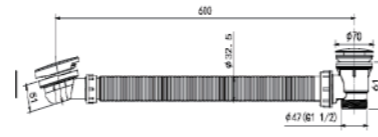

DOMO 059

Description: Bathtub Drain
Material: Brass plug, SS304 handle