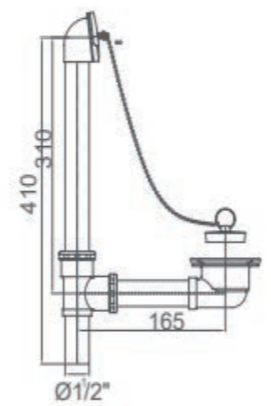

Description: Shower tray drain
 Material: PP body
 Size: outlet Φ 54mm
 Hole size: 192*50mm
 Installing height: 60mm
 Water flow: 60L/min
 Water seal: 40mm

DOMO 021

Description: Shower tray drain
Material: PP body

DOMO 026

Description: Shower tray drain
Material: PP body
Hole size: 90 mm

DOMO 022

Description: Shower tray drain
Material: PP body
Hole size: 90 mm

DOMO 027

Description: Shower tray drain
Material: PVC body
Size: outlet $\Phi 64.5$ mm
Hole size: 114 mm
Installing height: 83mm
water flow: 24L/min
water seal: 50mm

DOMO 043

Description: Bathtub Drain
Material: Brass body, zinc alloy handle

DOMO 047

Description: Bathtub Drain
Material: Brass

DOMO 044

Description: Bathtub Drain
Material: Brass body, zinc alloy handle

DOMO 048

Brass p-tube for bathtub

DOMO 045

Description: Floor drain
Material: SS304 body

DOMO 049

Description: Bathtub Drain
Material: zinc alloy plug, ABS handle

DOMO 058

Description: Bathtub
Material: Brass plug

DOMO 059