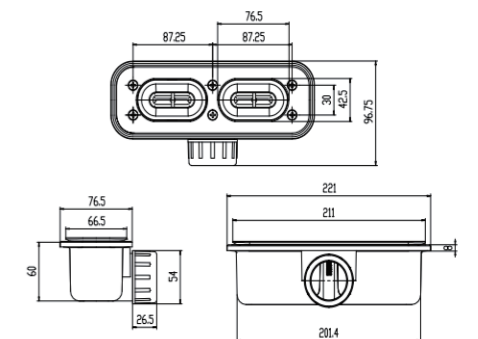

CE

DOMO 006

Description: Shower tray drain
 Material: PP body
 Fixed ring: 304ss,POM
 Size: outlet Φ 54mm
 Hole size: 90mm
 Installing height: 95mm
 Water flow: 60L/min
 Water seal: 35mm

CE

DOMO 010

Description: Shower tray drain
 Material: PP body
 Size: outlet Φ 54mm
 Hole size: 238*40mm
 Installing height: 65mm
 Water flow: 60L/min
 Water seal: 35mm

CE

DOMO 007

Description: Shower tray drain
 Material: PP body
 Fixed ring: 304ss,POM
 Size: outlet Φ 54mm
 Hole size: 90mm
 Installing height: 55mm
 Water flow: 60L/min
 Water seal: 35mm

CE

DOMO 011

Description: Shower tray drain
 Material: PP body
 Size: outlet Φ 45mm
 Hole size: 90mm
 Installing height: 57mm
 Water flow: 60L/min
 Water seal: 43mm

CE

DOMO 008

Description: Shower tray drain
 Material: ABS cover PP body
 Fixed ring: 304ss,POM
 Size: outlet Φ 54mm
 Hole size: 90mm
 Installing height: 44mm
 Water flow: 26L/min
 Water seal: 25mm

CE

DOMO 012

Description: Shower tray drain
 Material: PP body
 Size: outlet Φ 54mm
 Hole size: 192*50mm
 Installing height: 60mm
 Water flow: 60L/min
 Water seal: 40mm

DOMO 021

Description: Shower tray drain
Material: PP body