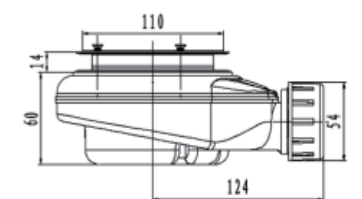

CE

DOMO 001

Description: Shower tray drain
Material: PP body
Fixed ring: 304ss,POM
Size: outlet Φ 40mm
Hole size: 90mm
Installing height: 55mm
Water flow: 60L/min
Water seal: 35mm

CE

DOMO 002

Description: Shower tray drain
Material: ABS cover PP body
Fixed ring: 304ss,POM
Size: outlet Φ 54mm
Hole size: 90mm
Installing height: 60mm
Water flow: 47L/min
Water seal: 35mm

CE

DOMO 003

Description: Shower tray drain
Material: ABS cover PP body
Fixed ring: 304ss,POM
Size: outlet Φ 40mm
Hole size: 90mm
Installing height: 55mm
Water flow: 60L/min
Water seal: 35mm

CE

DOMO 004

Description: Shower tray drain
Material: PP body
Fixed ring: 304ss,POM
Size: outlet Φ 54mm
Hole size: 90mm
Installing height: 60mm
Water flow: 47L/min
Water seal: 35mm

CE

DOMO 005

Description: Shower tray drain
 Material: PP body
 Fixed ring: 304ss,POM
 Size: outlet Φ 54mm
 Hole size: 90mm
 Installing height: 55mm
 Water flow: 60L/min
 Water seal: 35mm

CE

DOMO 009

Description: Shower tray drain
 Material: PP body
 Fixed ring: 304ss
 Size: outlet Φ 55mm
 Hole size: 60mm
 Installing height: 80mm
 Water flow: 42L/min
 Water seal: 35mm

CE

DOMO 006

Description: Shower tray drain
 Material: PP body
 Fixed ring: 304ss,POM
 Size: outlet Φ 54mm
 Hole size: 90mm
 Installing height: 95mm
 Water flow: 60L/min
 Water seal: 35mm

CE

DOMO 010

Description: Shower tray drain
 Material: PP body
 Size: outlet Φ 54mm
 Hole size: 238*40mm
 Installing height: 65mm
 Water flow: 60L/min
 Water seal: 35mm