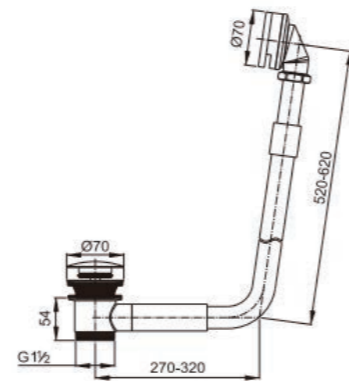

DOMO 043

Description: Bathtub Drain
Material: Brass body, zinc alloy handle