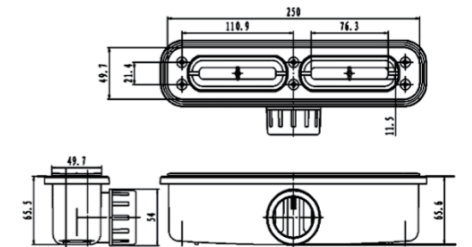

CE

DOMO 005

Description: Shower tray drain
 Material: PP body
 Fixed ring: 304ss,POM
 Size: outlet Φ 54mm
 Hole size: 90mm
 Installing height: 55mm
 Water flow: 60L/min
 Water seal: 35mm

CE

DOMO 009

Description: Shower tray drain
 Material: PP body
 Fixed ring: 304ss
 Size: outlet Φ 55mm
 Hole size: 60mm
 Installing height: 80mm
 Water flow: 42L/min
 Water seal: 35mm

CE

DOMO 006

Description: Shower tray drain
 Material: PP body
 Fixed ring: 304ss,POM
 Size: outlet Φ 54mm
 Hole size: 90mm
 Installing height: 95mm
 Water flow: 60L/min
 Water seal: 35mm

CE

DOMO 010

Description: Shower tray drain
 Material: PP body
 Size: outlet Φ 54mm
 Hole size: 238*40mm
 Installing height: 65mm
 Water flow: 60L/min
 Water seal: 35mm

CE

DOMO 007

Description: Shower tray drain
 Material: PP body
 Fixed ring: 304ss,POM
 Size: outlet Φ 54mm
 Hole size: 90mm
 Installing height: 55mm
 Water flow: 60L/min
 Water seal: 35mm

CE

DOMO 011

Description: Shower tray drain
 Material: PP body
 Size: outlet Φ 45mm
 Hole size: 90mm
 Installing height: 57mm
 Water flow: 60L/min
 Water seal: 43mm

Description: Shower tray drain
 Material: PP body
 Size: outlet Φ 54mm
 Hole size: 192*50mm
 Installing height: 60mm
 Water flow: 60L/min
 Water seal: 40mm

DOMO 021

Description: Shower tray drain
Material: PP body