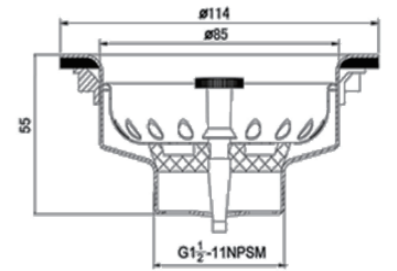

Description: Shower tray drain
 Material: PP body
 Size: outlet Φ 54mm
 Hole size: 192*50mm
 Installing height: 60mm
 Water flow: 60L/min
 Water seal: 40mm

DOMO 021

Description: Shower tray drain
Material: PP body

DOMO 026

Description: Shower tray drain
Material: PP body
Hole size: 90 mm

DOMO 022

Description: Shower tray drain
Material: PP body
Hole size: 90 mm

DOMO 027

Description: Shower tray drain
Material: PVC body
Size: outlet $\Phi 64.5$ mm
Hole size: 114 mm
Installing height: 83mm
water flow: 24L/min
water seal: 50mm

DOMO 023

Description: Shower tray drain
Material: PP body
Hole size: 90 mm

DOMO 028

Description: Shower tray drain
Material: PVC body
Water flow: 80 L/min

DOMO 025

Description: Shower tray drain
Material: PP body
Hole size: 90 mm

DOMO 029

Description: Shower tray drain
Material: brass body
water flow: 80 L/min

DOMO 038

Description: Floor drain
Material: SS304 ,ABS ,PVC body
Water flow: 80L/min

DOMO 061

Description: SINK drain
Material: SS304 PVC body
Water flow: 80L/min