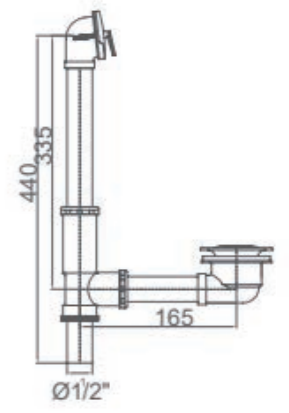

CE

DOMO 008

Description: Shower tray drain
 Material: ABS cover PP body
 Fixed ring: 304ss,POM
 Size: outlet Φ 54mm
 Hole size: 90mm
 Installing height: 44mm
 Water flow: 26L/min
 Water seal: 25mm

CE

DOMO 012

Description: Shower tray drain
 Material: PP body
 Size: outlet Φ 54mm
 Hole size: 192*50mm
 Installing height: 60mm
 Water flow: 60L/min
 Water seal: 40mm

DOMO 021

Description: Shower tray drain
Material: PP body

DOMO 026

Description: Shower tray drain
Material: PP body
Hole size: 90 mm

DOMO 022

Description: Shower tray drain
Material: PP body
Hole size: 90 mm

DOMO 027

Description: Shower tray drain
Material: PVC body
Size: outlet $\Phi 64.5$ mm
Hole size: 114 mm
Installing height: 83mm
water flow: 24L/min
water seal: 50mm

DOMO 041

Description: Floor drain
Material: SS304 body

DOMO 042

Description: Bathtub Drain
Material: Brass body, zinc alloy handle

DOMO 046

Description: Bathtub Drain
Material: Brass body, zinc alloy handle