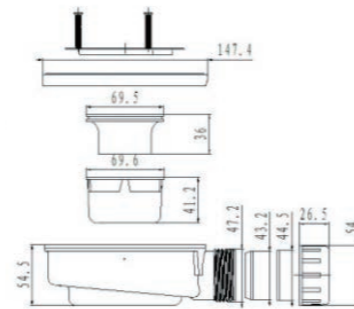

CE

DOMO 005

Description: Shower tray drain
 Material: PP body
 Fixed ring: 304ss,POM
 Size: outlet Φ 54mm
 Hole size: 90mm
 Installing height: 55mm
 Water flow: 60L/min
 Water seal: 35mm

CE

DOMO 009

Description: Shower tray drain
 Material: PP body
 Fixed ring: 304ss
 Size: outlet Φ 55mm
 Hole size: 60mm
 Installing height: 80mm
 Water flow: 42L/min
 Water seal: 35mm

CE

DOMO 006

Description: Shower tray drain
 Material: PP body
 Fixed ring: 304ss,POM
 Size: outlet Φ 54mm
 Hole size: 90mm
 Installing height: 95mm
 Water flow: 60L/min
 Water seal: 35mm

CE

DOMO 010

Description: Shower tray drain
 Material: PP body
 Size: outlet Φ 54mm
 Hole size: 238*40mm
 Installing height: 65mm
 Water flow: 60L/min
 Water seal: 35mm

CE

DOMO 007

Description: Shower tray drain
 Material: PP body
 Fixed ring: 304ss,POM
 Size: outlet Φ 54mm
 Hole size: 90mm
 Installing height: 55mm
 Water flow: 60L/min
 Water seal: 35mm

CE

DOMO 011

Description: Shower tray drain
 Material: PP body
 Size: outlet Φ 45mm
 Hole size: 90mm
 Installing height: 57mm
 Water flow: 60L/min
 Water seal: 43mm

Description: Shower tray drain
 Material: PP body
 Size: outlet Φ 54mm
 Hole size: 192*50mm
 Installing height: 60mm
 Water flow: 60L/min
 Water seal: 40mm

DOMO 021

Description: Shower tray drain
Material: PP body