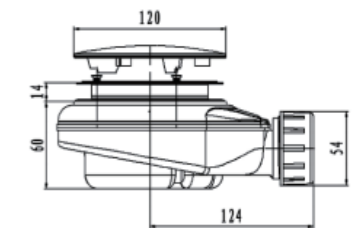

CE

DOMO 001

Description: Shower tray drain
Material: PP body
Fixed ring: 304ss,POM
Size: outlet Φ 40mm
Hole size: 90mm
Installing height: 55mm
Water flow: 60L/min
Water seal: 35mm

CE

DOMO 002

Description: Shower tray drain
Material: ABS cover PP body
Fixed ring: 304ss,POM
Size: outlet Φ 54mm
Hole size: 90mm
Installing height: 60mm
Water flow: 47L/min
Water seal: 35mm

CE

DOMO 003

Description: Shower tray drain
Material: ABS cover PP body
Fixed ring: 304ss,POM
Size: outlet Φ 40mm
Hole size: 90mm
Installing height: 55mm
Water flow: 60L/min
Water seal: 35mm

CE

DOMO 004

Description: Shower tray drain
Material: PP body
Fixed ring: 304ss,POM
Size: outlet Φ 54mm
Hole size: 90mm
Installing height: 60mm
Water flow: 47L/min
Water seal: 35mm

CE

DOMO 005

Description: Shower tray drain
 Material: PP body
 Fixed ring: 304ss,POM
 Size: outlet Φ 54mm
 Hole size: 90mm
 Installing height: 55mm
 Water flow: 60L/min
 Water seal: 35mm

CE

DOMO 009

Description: Shower tray drain
 Material: PP body
 Fixed ring: 304ss
 Size: outlet Φ 55mm
 Hole size: 60mm
 Installing height: 80mm
 Water flow: 42L/min
 Water seal: 35mm

CE

DOMO 006

Description: Shower tray drain
 Material: PP body
 Fixed ring: 304ss,POM
 Size: outlet Φ 54mm
 Hole size: 90mm
 Installing height: 95mm
 Water flow: 60L/min
 Water seal: 35mm

CE

DOMO 010

Description: Shower tray drain
 Material: PP body
 Size: outlet Φ 54mm
 Hole size: 238*40mm
 Installing height: 65mm
 Water flow: 60L/min
 Water seal: 35mm