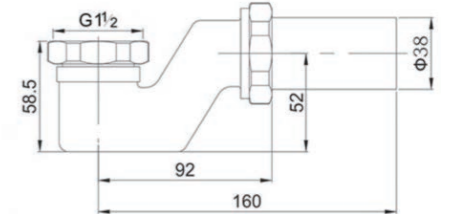

DOMO 048

Brass p-tube for bathtub