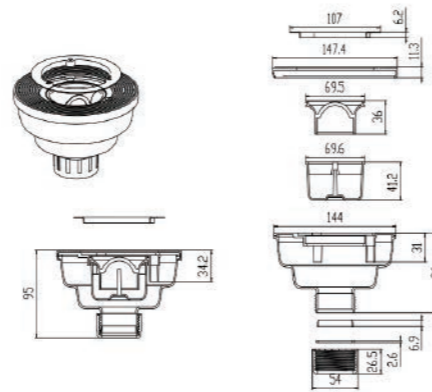

CE

DOMO 005

Description: Shower tray drain
 Material: PP body
 Fixed ring: 304ss,POM
 Size: outlet Φ 54mm
 Hole size: 90mm
 Installing height: 55mm
 Water flow: 60L/min
 Water seal: 35mm

CE

DOMO 009

Description: Shower tray drain
 Material: PP body
 Fixed ring: 304ss
 Size: outlet Φ 55mm
 Hole size: 60mm
 Installing height: 80mm
 Water flow: 42L/min
 Water seal: 35mm

CE

DOMO 006

Description: Shower tray drain
 Material: PP body
 Fixed ring: 304ss,POM
 Size: outlet Φ 54mm
 Hole size: 90mm
 Installing height: 95mm
 Water flow: 60L/min
 Water seal: 35mm

CE

DOMO 010

Description: Shower tray drain
 Material: PP body
 Size: outlet Φ 54mm
 Hole size: 238*40mm
 Installing height: 65mm
 Water flow: 60L/min
 Water seal: 35mm

CE

DOMO 007

Description: Shower tray drain
 Material: PP body
 Fixed ring: 304ss,POM
 Size: outlet Φ 54mm
 Hole size: 90mm
 Installing height: 55mm
 Water flow: 60L/min
 Water seal: 35mm

CE

DOMO 011

Description: Shower tray drain
 Material: PP body
 Size: outlet Φ 45mm
 Hole size: 90mm
 Installing height: 57mm
 Water flow: 60L/min
 Water seal: 43mm

Description: Shower tray drain
 Material: PP body
 Size: outlet Φ 54mm
 Hole size: 192*50mm
 Installing height: 60mm
 Water flow: 60L/min
 Water seal: 40mm

DOMO 021

Description: Shower tray drain
Material: PP body