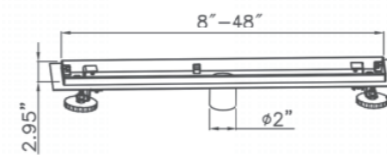

DOMO 041

Description: Floor drain
Material: SS304 body