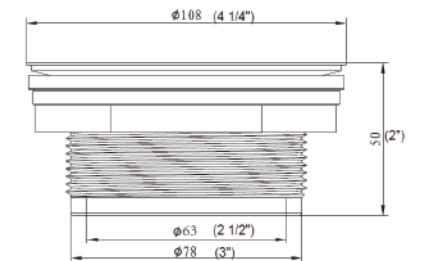

Description: Shower tray drain
 Material: PP body
 Size: outlet Φ 54mm
 Hole size: 192*50mm
 Installing height: 60mm
 Water flow: 60L/min
 Water seal: 40mm

DOMO 021

Description: Shower tray drain
Material: PP body

DOMO 026

Description: Shower tray drain
Material: PP body
Hole size: 90 mm

DOMO 022

Description: Shower tray drain
Material: PP body
Hole size: 90 mm

DOMO 027

Description: Shower tray drain
Material: PVC body
Size: outlet $\Phi 64.5$ mm
Hole size: 114 mm
Installing height: 83mm
water flow: 24L/min
water seal: 50mm

DOMO 023

Description: Shower tray drain
Material: PP body
Hole size: 90 mm

DOMO 028

Description: Shower tray drain
Material: PVC body
Water flow: 80 L/min

DOMO 025

Description: Shower tray drain
Material: PP body
Hole size: 90 mm