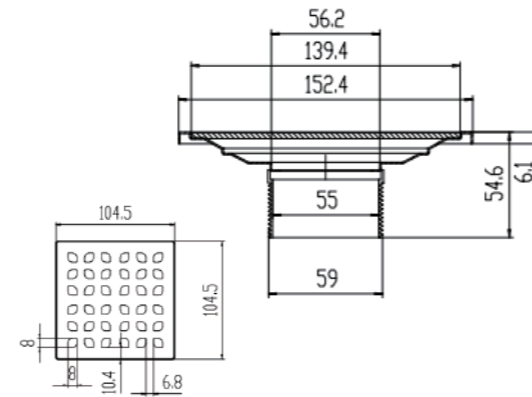

DOMO 039

Description: Floor drain
Material: SS304 body
Water flow: 80L/min

DOMO 062

Description: SINK drain
Material: SS 304
Size:outlet Φ 47mm
Hole size: 114 mm