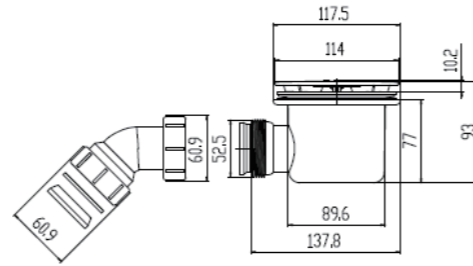

CE

DOMO 007

Description: Shower tray drain
 Material: PP body
 Fixed ring: 304ss,POM
 Size: outlet Φ 54mm
 Hole size: 90mm
 Installing height: 55mm
 Water flow: 60L/min
 Water seal: 35mm

CE

DOMO 011

Description: Shower tray drain
 Material: PP body
 Size: outlet Φ 45mm
 Hole size: 90mm
 Installing height: 57mm
 Water flow: 60L/min
 Water seal: 43mm

CE

DOMO 008

Description: Shower tray drain
 Material: ABS cover PP body
 Fixed ring: 304ss,POM
 Size: outlet Φ 54mm
 Hole size: 90mm
 Installing height: 44mm
 Water flow: 26L/min
 Water seal: 25mm

CE

DOMO 012

Description: Shower tray drain
 Material: PP body
 Size: outlet Φ 54mm
 Hole size: 192*50mm
 Installing height: 60mm
 Water flow: 60L/min
 Water seal: 40mm

DOMO 021

Description: Shower tray drain
Material: PP body

DOMO 026

Description: Shower tray drain
Material: PP body
Hole size: 90 mm

DOMO 022

Description: Shower tray drain
Material: PP body
Hole size: 90 mm

DOMO 027

Description: Shower tray drain
Material: PVC body
Size: outlet $\Phi 64.5$ mm
Hole size: 114 mm
Installing height: 83mm
water flow: 24L/min
water seal: 50mm