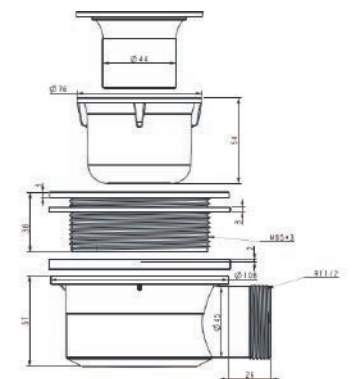

CE

DOMO 006

Description: Shower tray drain
 Material: PP body
 Fixed ring: 304ss,POM
 Size: outlet Φ 54mm
 Hole size: 90mm
 Installing height: 95mm
 Water flow: 60L/min
 Water seal: 35mm

CE

DOMO 010

Description: Shower tray drain
 Material: PP body
 Size: outlet Φ 54mm
 Hole size: 238*40mm
 Installing height: 65mm
 Water flow: 60L/min
 Water seal: 35mm

CE

DOMO 007

Description: Shower tray drain
 Material: PP body
 Fixed ring: 304ss,POM
 Size: outlet Φ 54mm
 Hole size: 90mm
 Installing height: 55mm
 Water flow: 60L/min
 Water seal: 35mm

CE

DOMO 011

Description: Shower tray drain
 Material: PP body
 Size: outlet Φ 45mm
 Hole size: 90mm
 Installing height: 57mm
 Water flow: 60L/min
 Water seal: 43mm

CE

DOMO 008

Description: Shower tray drain
 Material: ABS cover PP body
 Fixed ring: 304ss,POM
 Size: outlet Φ 54mm
 Hole size: 90mm
 Installing height: 44mm
 Water flow: 26L/min
 Water seal: 25mm

CE

DOMO 012

Description: Shower tray drain
 Material: PP body
 Size: outlet Φ 54mm
 Hole size: 192*50mm
 Installing height: 60mm
 Water flow: 60L/min
 Water seal: 40mm

DOMO 021

Description: Shower tray drain
Material: PP body