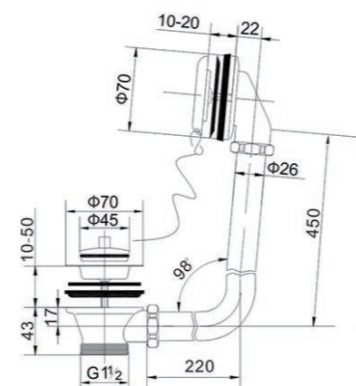

DOMO 045

Description: Floor drain
Material: SS304 body