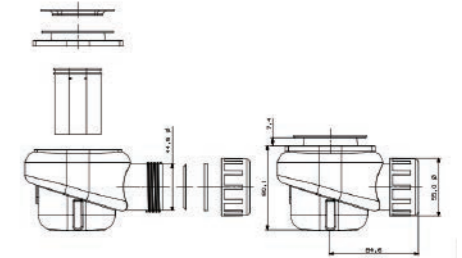

CE

DOMO 003

Description: Shower tray drain
Material: ABS cover PP body
Fixed ring: 304ss,POM
Size: outlet Φ 40mm
Hole size: 90mm
Installing height: 55mm
Water flow: 60L/min
Water seal: 35mm

CE

DOMO 004

Description: Shower tray drain
Material: PP body
Fixed ring: 304ss,POM
Size: outlet Φ 54mm
Hole size: 90mm
Installing height: 60mm
Water flow: 47L/min
Water seal: 35mm

CE

DOMO 005

Description: Shower tray drain
 Material: PP body
 Fixed ring: 304ss,POM
 Size: outlet Φ 54mm
 Hole size: 90mm
 Installing height: 55mm
 Water flow: 60L/min
 Water seal: 35mm

CE

DOMO 009

Description: Shower tray drain
 Material: PP body
 Fixed ring: 304ss
 Size: outlet Φ 55mm
 Hole size: 60mm
 Installing height: 80mm
 Water flow: 42L/min
 Water seal: 35mm

CE

DOMO 006

Description: Shower tray drain
 Material: PP body
 Fixed ring: 304ss,POM
 Size: outlet Φ 54mm
 Hole size: 90mm
 Installing height: 95mm
 Water flow: 60L/min
 Water seal: 35mm

CE

DOMO 010

Description: Shower tray drain
 Material: PP body
 Size: outlet Φ 54mm
 Hole size: 238*40mm
 Installing height: 65mm
 Water flow: 60L/min
 Water seal: 35mm

CE

DOMO 007

Description: Shower tray drain
 Material: PP body
 Fixed ring: 304ss,POM
 Size: outlet Φ 54mm
 Hole size: 90mm
 Installing height: 55mm
 Water flow: 60L/min
 Water seal: 35mm

CE

DOMO 011

Description: Shower tray drain
 Material: PP body
 Size: outlet Φ 45mm
 Hole size: 90mm
 Installing height: 57mm
 Water flow: 60L/min
 Water seal: 43mm