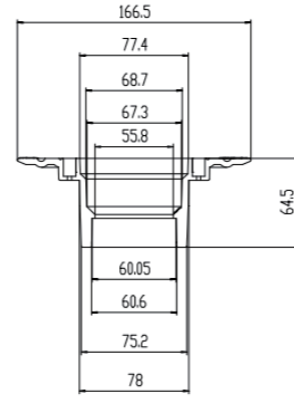

Description: Shower tray drain
 Material: PP body
 Size: outlet Φ 54mm
 Hole size: 192*50mm
 Installing height: 60mm
 Water flow: 60L/min
 Water seal: 40mm

DOMO 021

Description: Shower tray drain
Material: PP body

DOMO 026

Description: Shower tray drain
Material: PP body
Hole size: 90 mm

DOMO 022

Description: Shower tray drain
Material: PP body
Hole size: 90 mm

DOMO 027

Description: Shower tray drain
Material: PVC body
Size: outlet $\Phi 64.5$ mm
Hole size: 114 mm
Installing height: 83mm
water flow: 24L/min
water seal: 50mm

DOMO 023

Description: Shower tray drain
Material: PP body
Hole size: 90 mm

DOMO 028

Description: Shower tray drain
Material: PVC body
Water flow: 80 L/min

DOMO 025

Description: Shower tray drain
Material: PP body
Hole size: 90 mm

DOMO 029

Description: Shower tray drain
Material: brass body
water flow: 80 L/min

DOMO 038

Description: Floor drain
Material: SS304 ,ABS ,PVC body
Water flow: 80L/min

DOMO 061

Description: SINK drain
Material: SS304 PVC body
Water flow: 80L/min