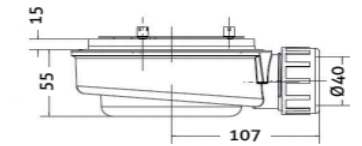

CE

DOMO 001

Description: Shower tray drain
Material: PP body
Fixed ring: 304ss,POM
Size: outlet Φ 40mm
Hole size: 90mm
Installing height: 55mm
Water flow: 60L/min
Water seal: 35mm

CE

DOMO 002

Description: Shower tray drain
Material: ABS cover PP body
Fixed ring: 304ss,POM
Size: outlet Φ 54mm
Hole size: 90mm
Installing height: 60mm
Water flow: 47L/min
Water seal: 35mm

CE

DOMO 003

Description: Shower tray drain
Material: ABS cover PP body
Fixed ring: 304ss,POM
Size: outlet Φ 40mm
Hole size: 90mm
Installing height: 55mm
Water flow: 60L/min
Water seal: 35mm

CE

DOMO 004

Description: Shower tray drain
Material: PP body
Fixed ring: 304ss,POM
Size: outlet Φ 54mm
Hole size: 90mm
Installing height: 60mm
Water flow: 47L/min
Water seal: 35mm

CE

DOMO 005

Description: Shower tray drain
 Material: PP body
 Fixed ring: 304ss,POM
 Size: outlet Φ 54mm
 Hole size: 90mm
 Installing height: 55mm
 Water flow: 60L/min
 Water seal: 35mm

CE

DOMO 009

Description: Shower tray drain
 Material: PP body
 Fixed ring: 304ss
 Size: outlet Φ 55mm
 Hole size: 60mm
 Installing height: 80mm
 Water flow: 42L/min
 Water seal: 35mm

Description: Shower tray drain
 Material: PP body
 Size: outlet Φ 54mm
 Hole size: 192*50mm
 Installing height: 60mm
 Water flow: 60L/min
 Water seal: 40mm

DOMO 021

Description: Shower tray drain
Material: PP body